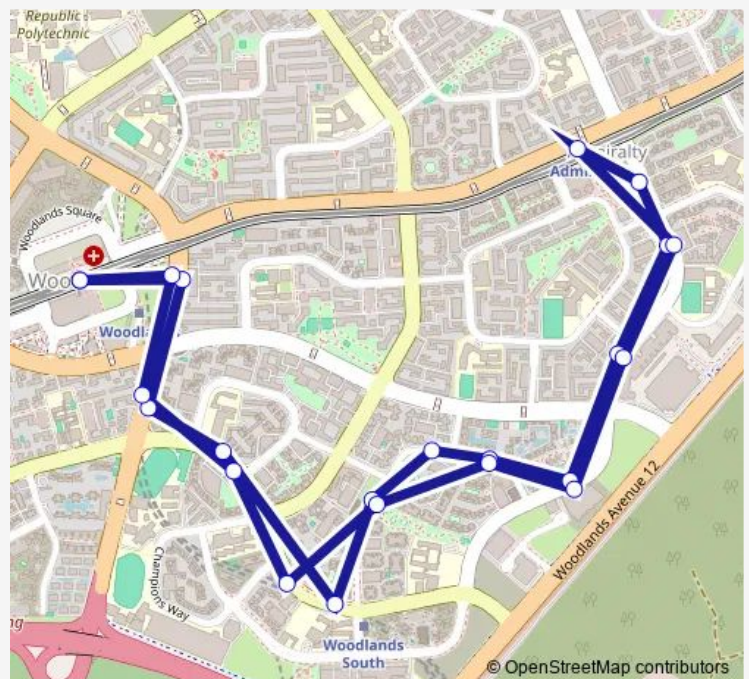

### Route schedule

Woodlands Int — Woodlands Int

Monday 05:35

Tuesday 05:35

Wednesday 05:35

Thursday 05:35

Friday 05:35

Saturday 05:35

### Route info

Direction: Woodlands Int

Stops: 23

Trip Duration: 0 hour 38 min

901M

BusMaps

W'Lands Stn Exit 4

Woodlands Int