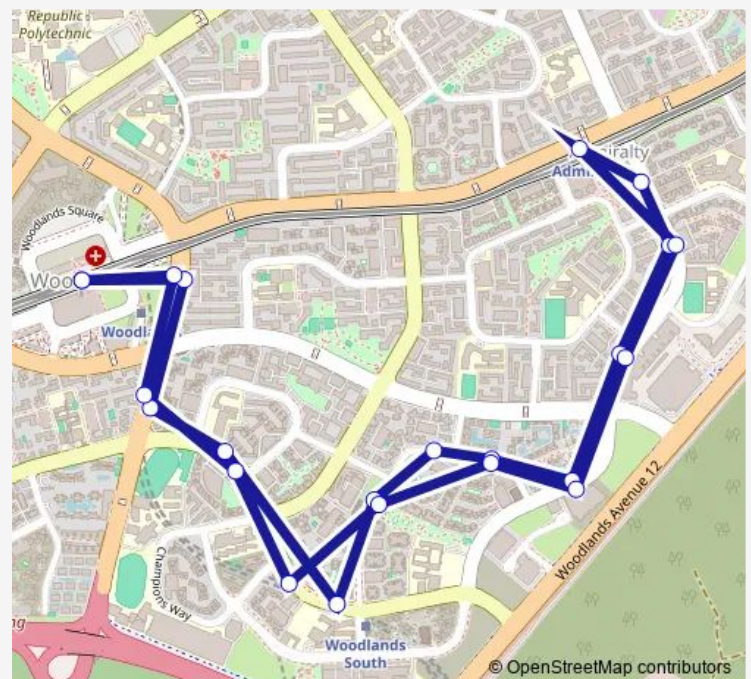

Thursday 05:35

Friday 05:35

Saturday 05:35

Sunday 05:50

Route info

Direction: Woodlands Int

Stops: 23

Trip Duration: 0 hour 38 min

■ 901m

BusMaps

W'Lands Stn Exit 4

Woodlands Int

901m Bus time schedules and route maps are available in an offline PDF at busmaps.com. Use the busmaps.com website to see live bus times, train schedule or subway schedule, and step-by-step directions for all public transit in Johor Bahru