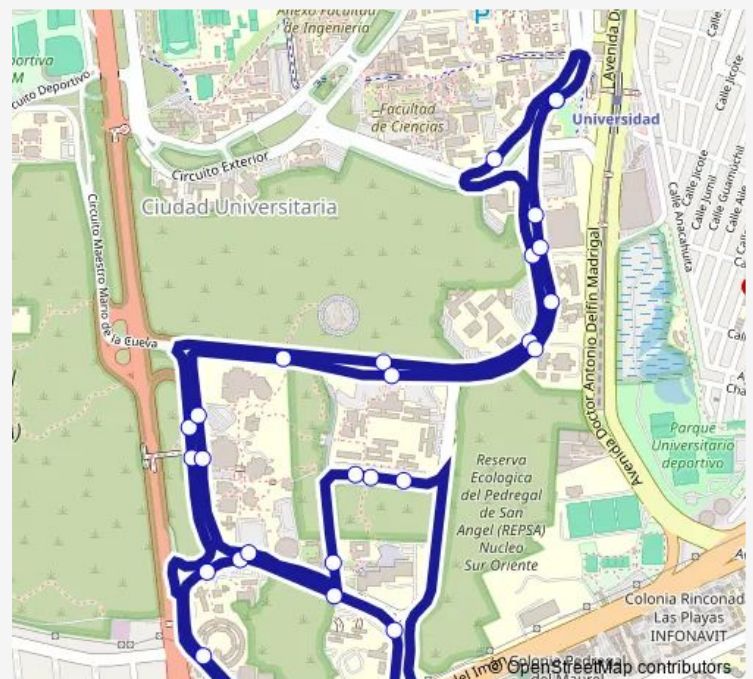

Direction

Base Metro Universidad — Base Metro Universidad

27 stops

[Open route schedule](#)

Base Metro Universidad

Química Conjunto D y E

Tienda Unam 2

Facultad de Ciencias Políticas

Espacio Escultórico

Route schedule

Base Metro Universidad — Base Metro Universidad

Monday 00:00

Tuesday 00:00

Wednesday 00:00

Thursday 00:00

Friday 00:00

Saturday 00:00

Sunday 00:00

Route info

Direction: Base Metro Universidad

Stops: 27

Trip Duration: 1 hour 46 min

Investigaciones Jurídicas

TV Unam

Cuec

Dgsa

Tienda Unam

Base Metro Universidad

PUMA3 Bus time schedules and route maps are available in an offline PDF at busmaps.com. Use the busmaps.com website to see live bus times, train schedule or subway schedule, and step-by-step directions for all public transit in Mexico City