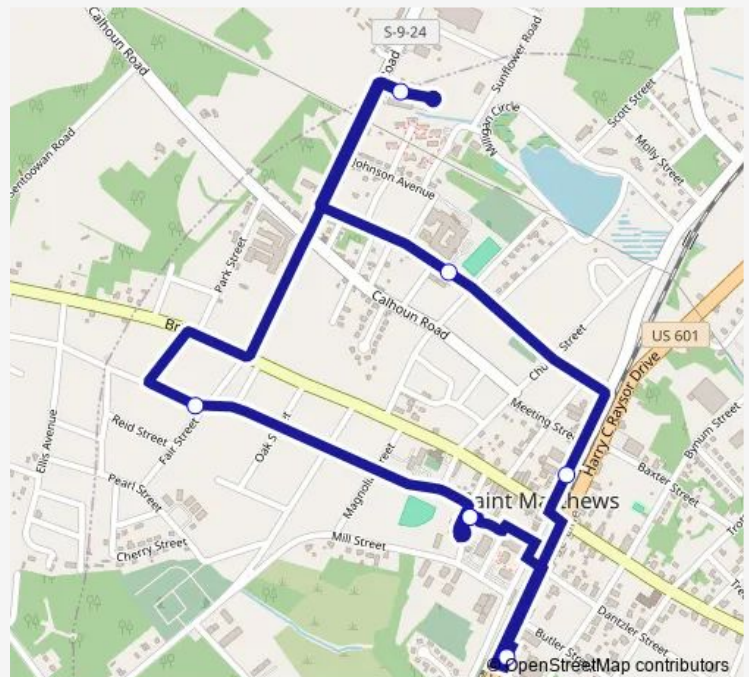

Bus St. Matthews In Town

[Go to website](#)

Direction

County Annex — County Annex

7 stops

[Open route schedule](#)

County Annex

Liberty & Fair St

DSS & Dhec

Freeman Thomas Apt

Pharmacy

Piggly Wiggly

County Annex

Route schedule

County Annex — County Annex

Monday	—
Tuesday	—
Wednesday	—
Thursday	08:50-10:30
Friday	—
Saturday	—
Sunday	—

Route info

Direction: County Annex

Stops: 7

Trip Duration: 0 hour 16 min

St. Matthews In Town

St. Matthews In Town Bus time schedules and route maps are available in an offline PDF at busmaps.com. Use the busmaps.com website to see live bus times, train schedule or subway schedule, and step-by-step directions for all public transit in Saint Matthews