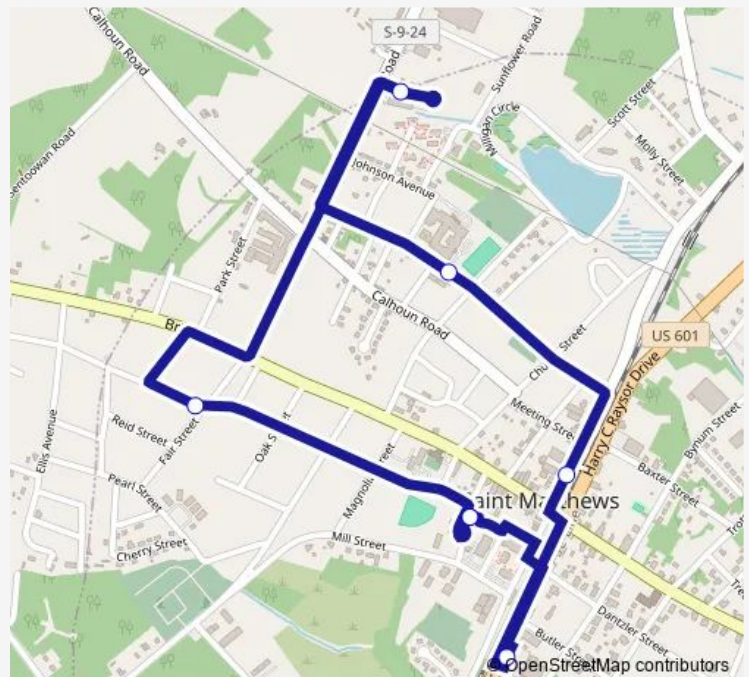

Bus St. Matthews In Town

[Go to website](#)

Direction

County Annex — County Annex

7 stops

[Open route schedule](#)

County Annex

Liberty & Fair St

DSS & Dhec

Freeman Thomas Apt

Pharmacy

Piggly Wiggly

County Annex

Route schedule

County Annex — County Annex

Monday —

Tuesday —

Wednesday —

Thursday 08:50-10:30

Friday —

Saturday —

Sunday —

Route info

Direction: County Annex

Stops: 7

Trip Duration: 0 hour 16 min

St. Matthews In Town

St. Matthews In Town Bus time schedules and route maps are available in an offline PDF at busmaps.com. Use the busmaps.com website to see live bus times, train schedule or subway schedule, and step-by-step directions for all public transit in Saint Matthews