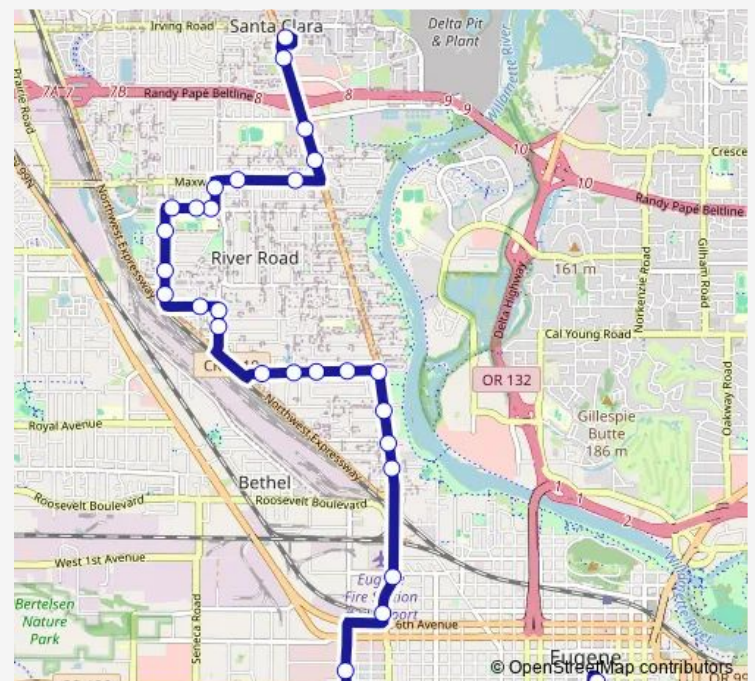

### Route schedule

Eugene Station, Bay A — Santa Clara Station, Bay A

Monday 07:15-15:20

Tuesday 07:15-15:20

Wednesday 07:15-15:20

Thursday 07:15-15:20

Friday 07:15-15:20

Saturday —

### Route info

Direction: Eugene Station, Bay A

Stops: 38

Trip Duration: 0 hour 31 min

55 — North Park

E/S of Park S of Beebe

E/s of N. Park s/s of Maclay

N/S of N Park W/S of Rossmore

## Direction

Santa Clara Station, Bay A — Eugene Sta central arrival zone

37 stops

[Open route schedule](#)

Santa Clara Station, Bay A

W/S of River Rd N of Santa Clara

W/S of River Rd S of Silver

W/S of River Rd S of Kourt

## Route info

Direction: Santa Clara Station, Bay A

Stops: 37

Trip Duration: 0 hour 38 min

W/S of Chambers S of 2nd

W/S of Chambers S of 5th

W/S of Garfield N of 10th

W/S of Garfield S of 12th