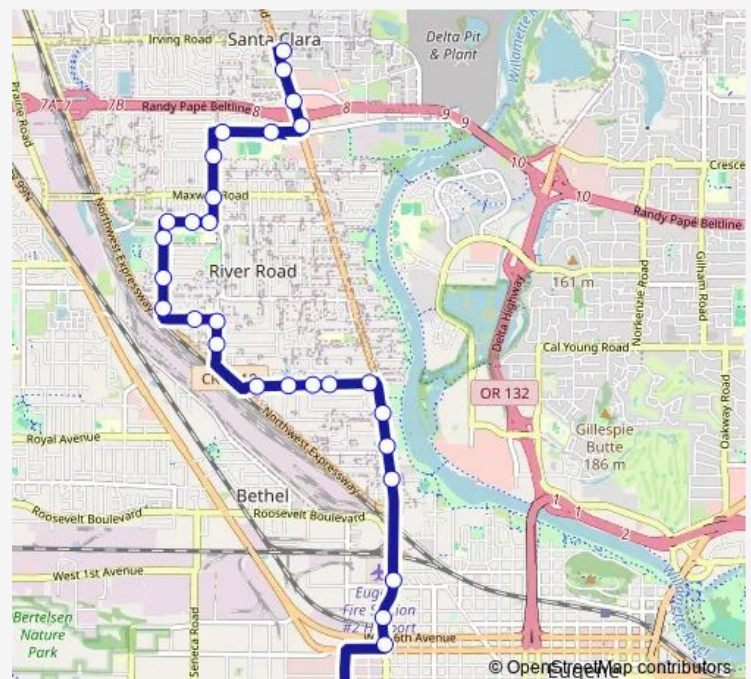

### Route schedule

Eugene Station, Bay A — Santa Clara Station, Bay A

Monday 07:15-15:20

Tuesday 07:15-15:20

Wednesday 07:15-15:20

Thursday 07:15-15:20

Friday 07:15-15:20

Saturday —

### Route info

Direction: Eugene Station, Bay A

Stops: 38

Trip Duration: 0 hour 37 min

■ 55 — North Park

BusMaps

E/S of Park S of Beebe

E/s of N. Park s/s of Maclay

## Direction

Santa Clara Station, Bay A — Eugene Sta central arrival zone

37 stops

[Open route schedule](#)

Santa Clara Station, Bay A

W/S of River Rd N of Santa Clara

W/S of River Rd S of Silver

W/S of River Rd S of Kourt

## Route info

Direction: Santa Clara Station, Bay A

Stops: 37

Trip Duration: 0 hour 39 min

W/S of Chambers S of 2nd

W/S of Chambers S of 5th

W/S of Garfield N of 10th

W/S of Garfield S of 12th