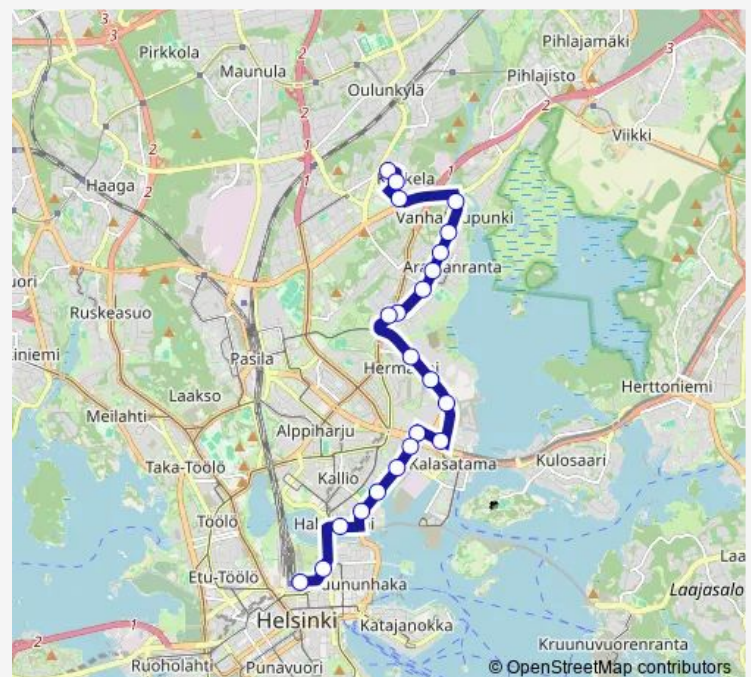

### Route schedule

Koskela — Rautatientori

Monday 05:20-23:55

Tuesday 05:20-23:55

Wednesday 05:20-23:55

Thursday 05:20-23:55

Friday 05:20-23:55

Saturday 05:20-23:55

### Route info

Direction: Koskela

Stops: 21

Trip Duration: 0 hour 32 min

55 — Rautatientori-Koskela

BusMaps