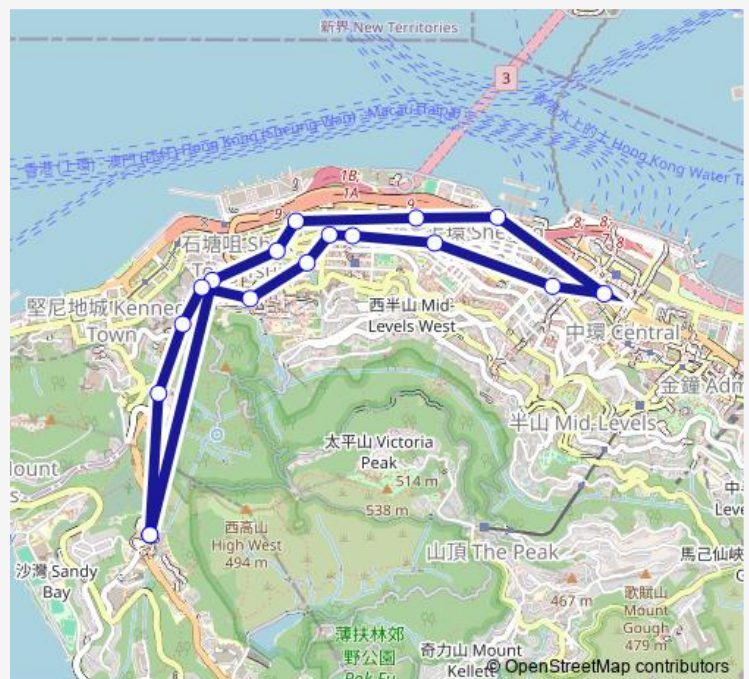

Queen'S Road Central No.138

Queen'S Road West No.62

Queen'S Road West, Near Centre Street

Queen'S Road West, Near Western Street

POK FU LAM Road, Outside LI Sing Primary School

POK FU LAM Road, West Gate OF THE University OF Hong Kong

POK FU LAM Road, Opposite THE Belcher'S

Pokfield Road BUS Terminus, POK FU LAM Road|Pokfulam Road Near Pokfield Road

POK FU LAM Playground, POK FU LAM Road|Pokfulam Road Near Mount Davis Road

Queen Mary Hospital

Route schedule

Queen Mary Hospital — Queen Mary Hospital

Monday 06:30-22:50

Tuesday 06:30-22:50

Wednesday 06:30-22:50

Thursday 06:30-22:50

Friday 06:30-22:50

Saturday 06:30-22:30

Sunday 06:30-22:30

Route info

Direction: Queen Mary Hospital

Stops: 17

Trip Duration: 0 hour 29 min

55 — Queen Mary Hospital - Central Station (Connaught Road Central) (Circular) **BusMaps**

55 Bus time schedules and route maps are available in an offline PDF at busmaps.com. Use the busmaps.com website to see live bus times, train schedule or subway schedule, and step-by-step directions for all public transit in Central