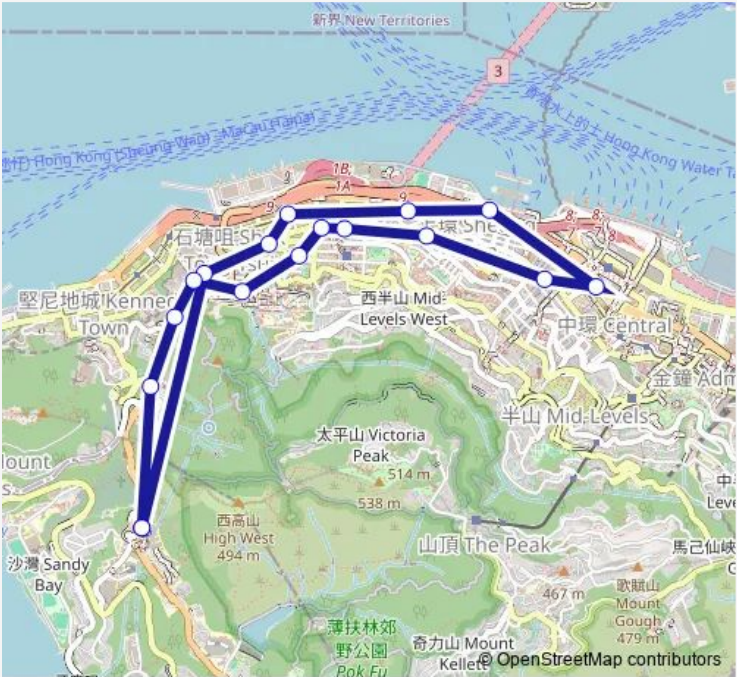

# Bus 55 Queen Mary Hospital - Central Station (Connaught Road Central) (Circular)

[Go to website](#)

**Direction**  
 QUEEN MARY HOSPITAL — QUEEN MARY HOSPITAL  
 17 stops  
[Open route schedule](#)

- QUEEN MARY HOSPITAL
- POK FU LAM ROAD, NEAR HKU STATION EXIT C1
- THIRD STREET, NEAR KWONG FUNG LANE
- DES VOEUX ROAD WEST, NEAR CHIU KWONG STREET
- DES VOEUX ROAD WEST NO.51
- Connaught Road Central Outside Shun TAK Centre
- CENTRAL STATION (CONNAUGHT ROAD CENTRAL), NEAR POTTINGER STREET|CENTRAL STATION (CONNAUGHT ROAD CENTRAL), NEAR POTTINGER STREET
- QUEEN'S ROAD CENTRAL NO.138
- Queen'S Road West No.62
- Queen'S Road West, Near Centre Street
- Queen'S Road West, Near Western Street
- POK FU LAM Road, Outside LI Sing Primary School
- POK FU LAM Road, West Gate OF THE University OF Hong Kong
- POK FU LAM Road, Opposite THE Belcher'S
- Pokfield Road BUS Terminus, POK FU LAM Road|Pokfulam Road Near Pokfield Road
- POK FU LAM PLAYGROUND, POK FU LAM ROAD|POKFULAM ROAD NEAR MOUNT DAVIS ROAD
- QUEEN MARY HOSPITAL

Route schedule  
 QUEEN MARY HOSPITAL — QUEEN MARY HOSPITAL

Monday	06:30-22:50
Tuesday	06:30-22:50
Wednesday	06:30-22:50
Thursday	06:30-22:50
Friday	06:30-22:50
Saturday	06:30-22:30
Sunday	06:30-22:30

Route info  
 Direction: QUEEN MARY HOSPITAL  
 Stops: 17  
 Trip Duration: 0 hour 29 min

55 — Queen Mary Hospital - Central Station (Connaught Road Central) (Circular) **BusMaps**

55 Bus time schedules and route maps are available in an offline PDF at [busmaps.com](https://busmaps.com). Use the [busmaps.com](https://busmaps.com) website to see live bus times, train schedule or subway schedule, and step-by-step directions for all public transit in Central