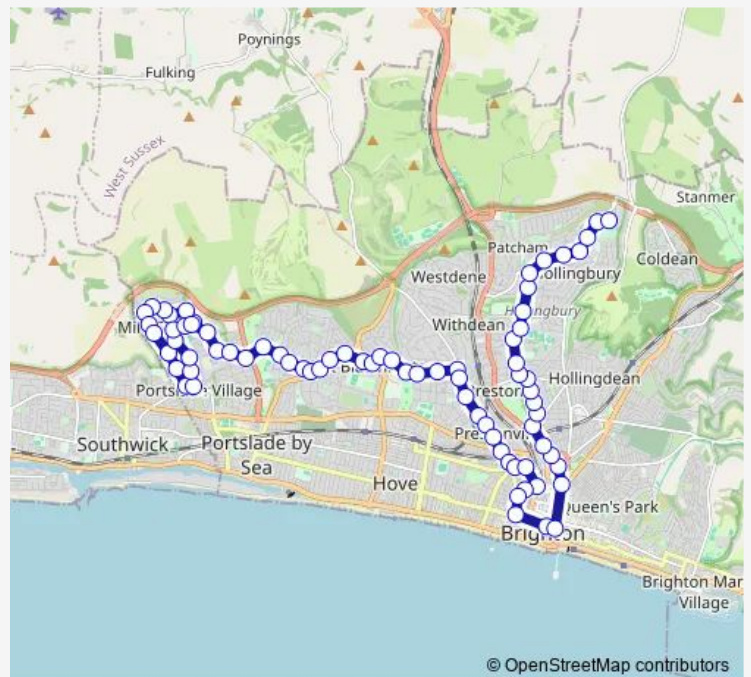

**Bus 55 Portslade - Hollingbury**

[Go to website](#)

**Direction**  
 Thornhill Rise — Asda Crowhurst Road  
 75 stops  
[Open route schedule](#)

- Thornhill Rise
- New England Rise
- Graham Crescent
- Graham Avenue Shops
- Stanley Avenue
- Chrisdory Road
- Mile Oak Road Shops
- Hole in the Wall
- The Rise
- Brasslands Drive
- Mile Oak Gardens
- High Street
- Drove Crescent
- Valley Road Shops
- Wickhurst Road
- College Close
- Portslade Aldridge Academy
- Broomfield Drive
- Sheppard Way
- Foredown Tower
- Warrior Close

**Route schedule**

Thornhill Rise — Asda Crowhurst Road

Monday	06:40-08:14
Tuesday	06:40-08:14
Wednesday	06:40-08:14
Thursday	06:40-08:14
Friday	06:40-08:14
Saturday	—
Sunday	—

**Route info**

Direction: Thornhill Rise

Stops: 75

Trip Duration: 1 hour 3 min

55 — Portslade - Hollingbury

Dean Gardens

Hangleton Valley Drive south

Towns Corner Shops

West Way Twitten

Library

## Route info

Direction: Portslade Aldridge Academy

Stops: 37

Trip Duration: 0 hour 43 min

Church of the Good Shepherd

Dyke Tavern

Booth Museum

Port Hall Road