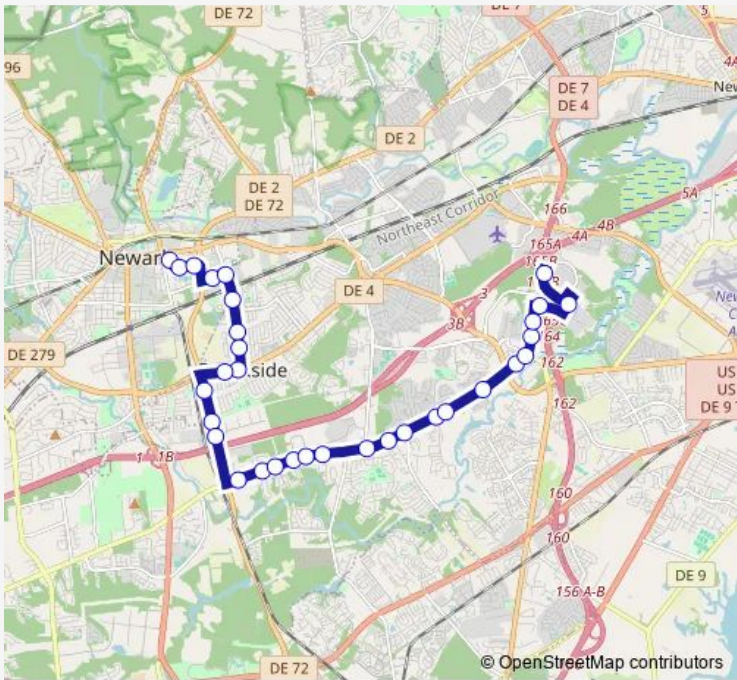

Bus 55 Ch Mall / Old Baltimore Pk / Newark

[Go to website](#)

Direction
 Christiana Mall Park & Ride (Inside) — Newark Transit HUB (Farmer Lane)
 32 stops
[Open route schedule](#)

- Christiana Mall Park & Ride (Inside)
- Christiana Retail CTR @ Pier 1
- OLD Baltimore PK @ Road A
- OLD Baltimore PK @ Edgebrook Way
- OLD Baltimore PK @ Browns Ln
- OLD Baltimore PK @ Main ST (Christiana)
- OLD Baltimore PK @ Birch Brook Dr
- OLD Baltimore PK @ Trevett Dr
- OLD Baltimore PK @ Woodshade Dr
- OLD Balt Pike @ Norwegian Woods Dr
- OLD Baltimore PK @ Timerwood Blvd
- OLD Baltimore PK @ OP Aspen Dr
- OLD Baltimore PK @ Salem Church Rd
- OLD Baltimore PK @ Hanna Dr
- OLD Baltimore PK @ OP Christiana Farms
- OLD Baltimore PK @ Albe Dr
- OLD Baltimore PK @ Lucerne Dr
- OLD Baltimore PK @ Westover Woods Dr
- OLD Baltimore PK @ SR 72
- DE 72 @ Dawson Dr
- DE 72 @ Scottfield Turn

Route info
 Direction: Christiana Mall Park & Ride (Inside)
 Stops: 32
 Trip Duration: 0 hour 24 min

55 — Ch Mall / Old Baltimore Pk / Newark **BusMaps**

DE 72 @ Kenmar Dr

Chestnut Hill RD @ DEL RT 72 Pnr

Newark Transit HUB (Farmer Lane)

Direction

Newark Transit HUB (Farmer Lane) — Christiana Mall Park & Ride (Inside)

32 stops

[Open route schedule](#)

Newark Transit HUB (Farmer Lane)

Delaware AVE @ Tyre Ave

Delaware AVE @ Newark HS Pedx

Direction: Newark Transit HUB (Farmer Lane)

Stops: 32

Trip Duration: 0 hour 20 min

OLD Baltimore PK @ Trefoil Dr

OLD Baltimore PK @ OP Birch Brook Dr

OLD Baltimore PK @ Main ST (Christiana)

OLD Baltimore PK @ Patterson Dr