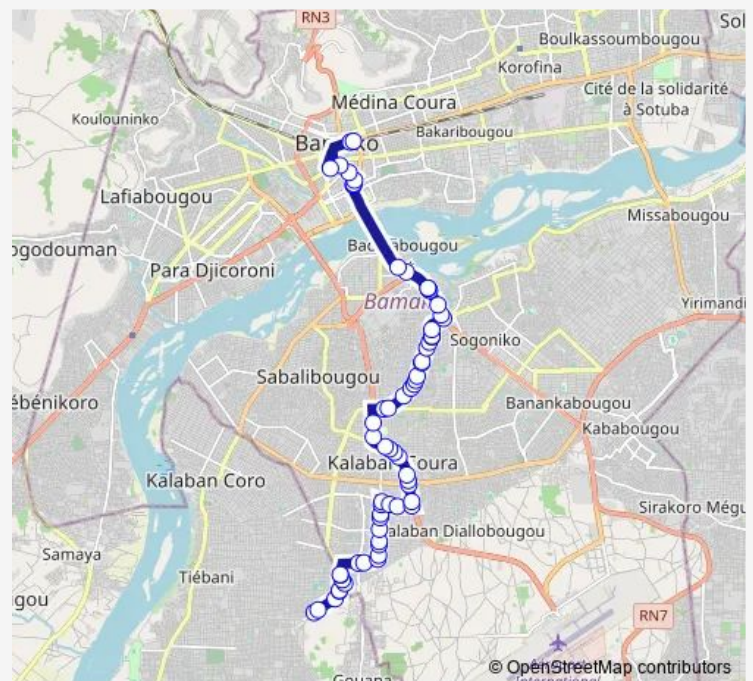

### Route schedule

Diallo Electronique — Arrêt Kalaban Aci

Monday 07:33

Tuesday 07:33

Wednesday 07:33

Thursday 07:33

Friday 07:33

Saturday 07:33

### Route info

Direction: Diallo Electronique

Stops: 64

Trip Duration: 1 hour 11 min

■ 55 — Sotrama 55 : Woro Kourou ⇌ Kalaban Coura Aci

Néné Style

Noumoukai Ka Carré

Arrêt Pharmacie