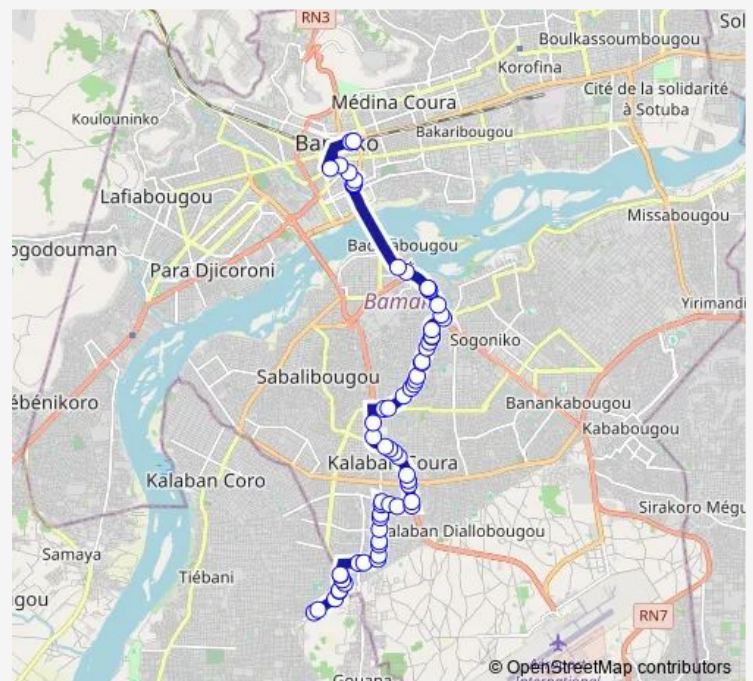

### Route schedule

Diallo Electronique — Arrêt Kalaban Aci

Monday 07:33

Tuesday 07:33

Wednesday 07:33

Thursday 07:33

Friday 07:33

Saturday 07:33

### Route info

Direction: Diallo Electronique

Stops: 64

Trip Duration: 1 hour 11 min

■ 55 — Sotrama 55 : Woro Kourou ⇌ Kalaban Coura Aci

Néné Style

Noumoukai Ka Carré

Arrêt Pharmacie