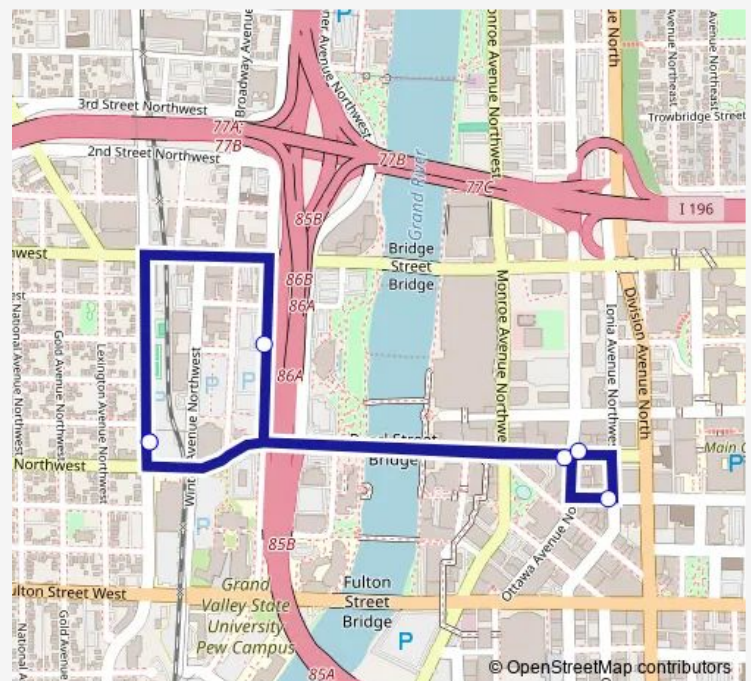

Bus 55 Dash Work

[Go to website](#)

Direction

Area 9 Work — Area 9 Work

6 stops

[Open route schedule](#)

Area 9 Work

Mt Vernon/Area 7 Lot (Sb)

Pearl/Ottawa (Eb)

Fountain/Ionia (Eb)

Pearl/Ottawa (Wb)

Area 9 Work

Route schedule

Area 9 Work — Area 9 Work

Monday	06:30-18:29
Tuesday	06:30-18:29
Wednesday	06:30-18:29
Thursday	06:30-18:29
Friday	06:30-18:29
Saturday	—
Sunday	—

Route info

Direction: Area 9 Work

Stops: 6

Trip Duration: 0 hour 15 min

■ 55 — Dash Work

55 Bus time schedules and route maps are available in an offline PDF at busmaps.com. Use the busmaps.com website to see live bus times, train schedule or subway schedule, and step-by-step directions for all public transit in Grand Rapids