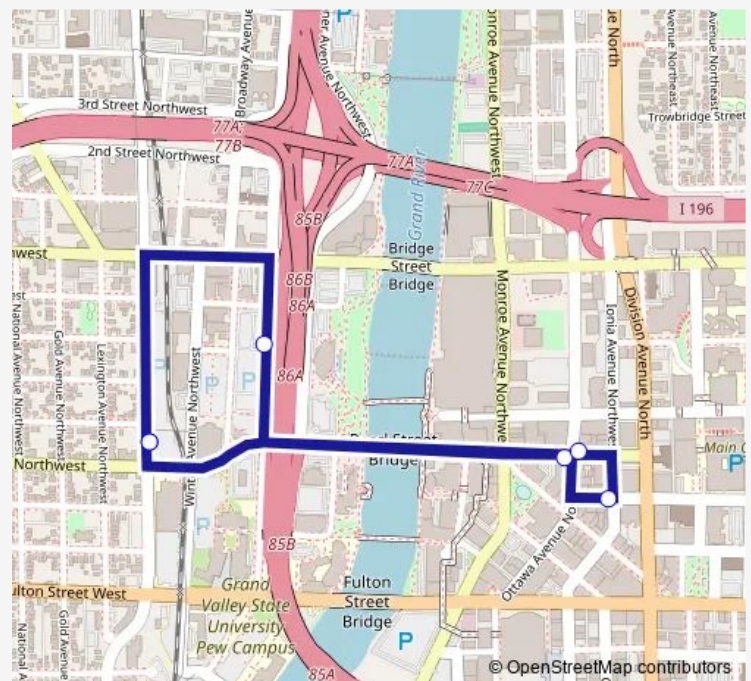

Bus 55 Dash Work

[Go to website](#)

Direction

Area 9 Work — Area 9 Work

6 stops

[Open route schedule](#)

Area 9 Work

Mt Vernon/Area 7 Lot (Sb)

Pearl/Ottawa (Eb)

Fountain/Ionia (Eb)

Pearl/Ottawa (Wb)

Area 9 Work

Route schedule

Area 9 Work — Area 9 Work

Monday	06:30-18:29
Tuesday	06:30-18:29
Wednesday	06:30-18:29
Thursday	06:30-18:29
Friday	06:30-18:29
Saturday	—
Sunday	—

Route info

Direction: Area 9 Work

Stops: 6

Trip Duration: 0 hour 15 min

■ 55 — Dash Work

55 Bus time schedules and route maps are available in an offline PDF at busmaps.com. Use the busmaps.com website to see live bus times, train schedule or subway schedule, and step-by-step directions for all public transit in Grand Rapids