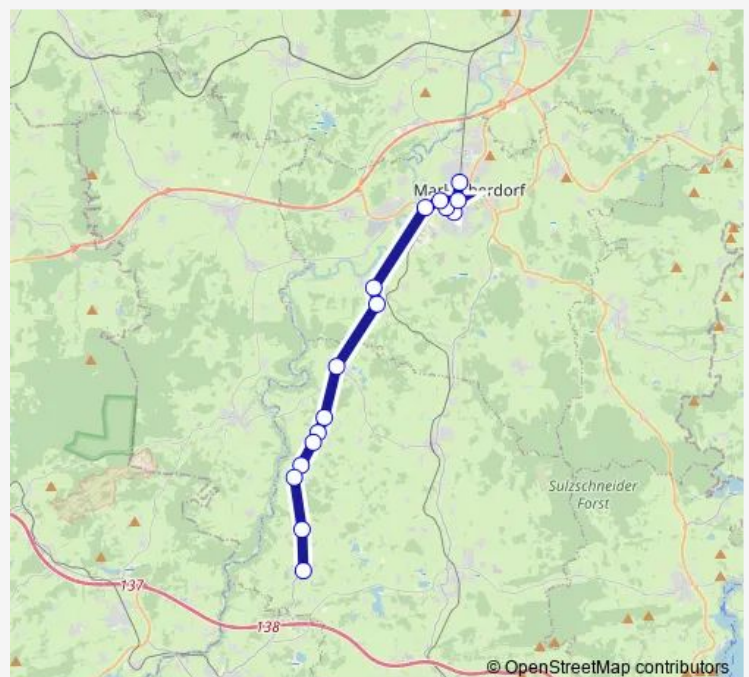

### Route schedule

Marktoberdorf — Nesselwang, Kurapotheke

Monday 16:30-18:20

Tuesday 16:30-18:20

Wednesday 16:30-18:20

Thursday 16:30-18:20

Friday 16:30-18:20

Saturday —

### Route info

Direction: Marktoberdorf

Stops: 26

Trip Duration: 0 hour 39 min

■ 55

BusMaps

Lachen

Niederhöfen, Abzw.