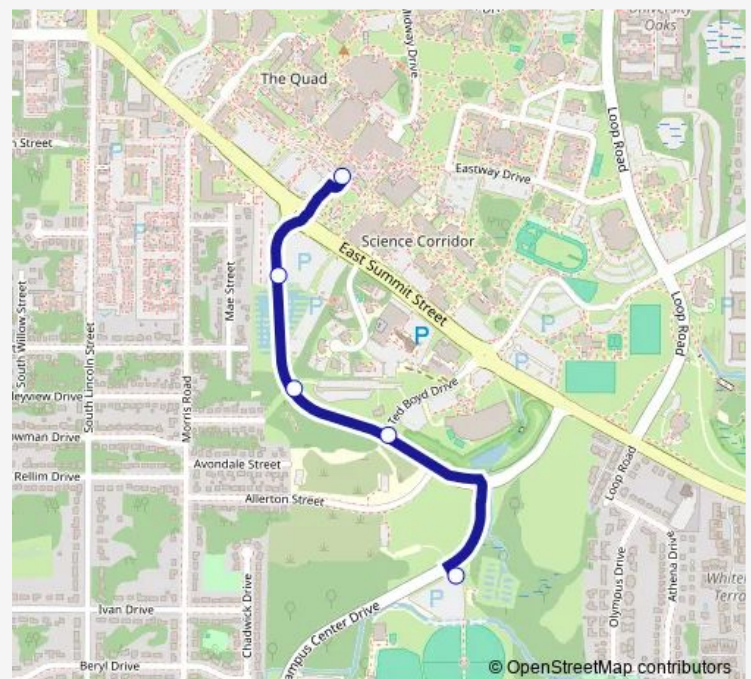

### Direction

Allerton Ball Fields — Student Center

5 stops

[Open route schedule](#)

Allerton Ball Fields

Campus CTR & Boyd Wb

Campus CTR & GRK VLG Wb

Campus CTR & C-LOT Wb

### Route schedule

Allerton Ball Fields — Student Center

Monday 07:01-21:30

Tuesday 07:01-21:30

Wednesday 07:01-21:30

Thursday 07:01-21:30

Friday 07:01-21:30

Saturday —

### Route info

Direction: Allerton Ball Fields

Stops: 5

Trip Duration: 0 hour 4 min

**Direction**

Student Center — Allerton Ball Fields

7 stops

[Open route schedule](#)

## Route schedule

Student Center — Allerton Ball Fields

Monday 07:05-21:34

Tuesday 07:05-21:34

Wednesday 07:05-21:34

Thursday 07:05-21:34

Friday 07:05-21:34

Saturday —