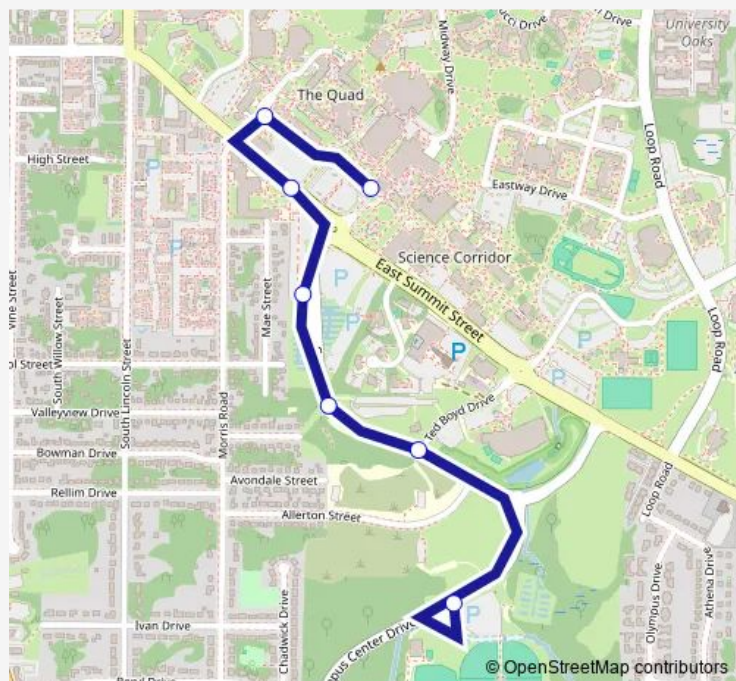

KSU Summit AT Schwartz Eb

KSU W. Campus CTR AND Rlot Eb

KSU Campus Ctr. & GRK VLG Eb

KSU Campus CTR AND Boyd DR. Eb

Allerton Ball Fields

Route schedule

KSU Student Center — Allerton Ball Fields

Monday 07:06-21:36

Tuesday 07:06-21:36

Wednesday 07:06-21:36

Thursday 07:06-21:36

Friday 07:06-21:36

Saturday —

Sunday —

Route info

Direction: KSU Student Center

Stops: 7

Trip Duration: 0 hour 10 min

55 — Allerton

Direction

Allerton Ball Fields — KSU Student Center

5 stops

[Open route schedule](#)

Allerton Ball Fields

KSU W. Campus Ctr. & Boyd DR. Wb

KSU Campus CTR AND GRK VLG Wb

KSU W. Campus CTR AND C-LOT Wb

KSU Student Center

Route schedule

Allerton Ball Fields — KSU Student Center

Monday	07:01-21:31
Tuesday	07:01-21:31
Wednesday	07:01-21:31
Thursday	07:01-21:31
Friday	07:01-21:31
Saturday	—
Sunday	—