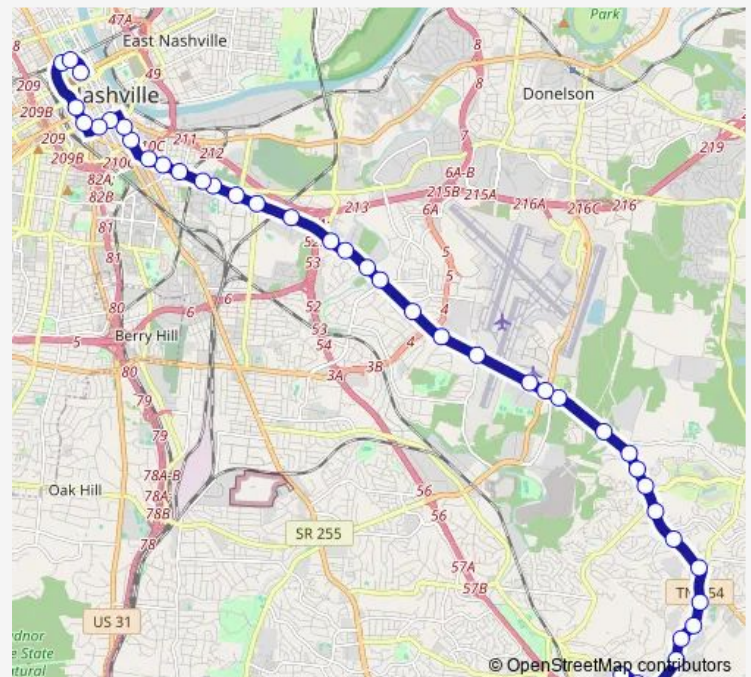

### Direction

Central 5TH AVE - BAY 11 — Arts Magnet School

2 stops

[Open route schedule](#)

Central 5TH AVE - BAY 11

Arts Magnet School

### Route schedule

Central 5TH AVE - BAY 11 — Arts Magnet School

Monday 07:25

Tuesday 07:25

Wednesday 07:25

Thursday 07:25

Friday 07:25

Saturday —

### Route info

Direction: Central 5TH AVE - BAY 11

Stops: 2

Trip Duration: 0 hour 25 min

55 — Murfreesboro Pike