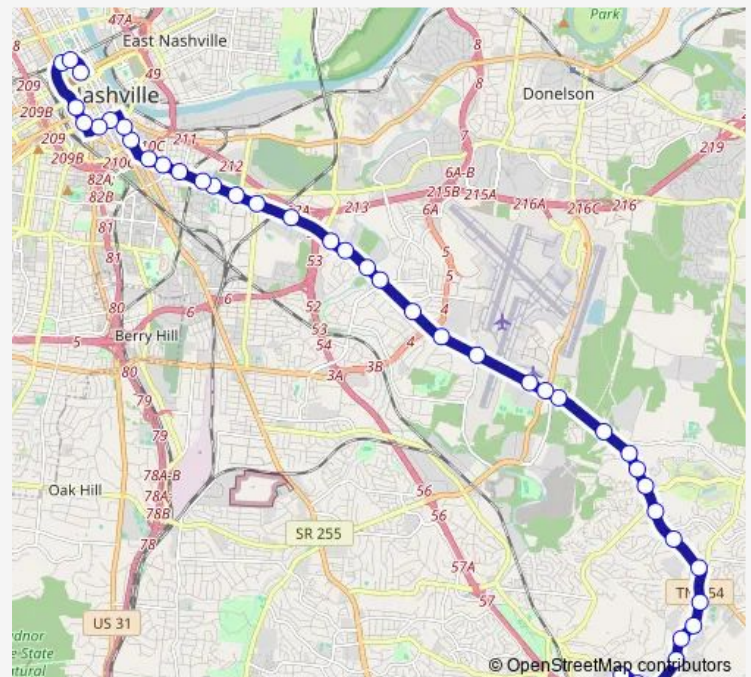

### Direction

Central 5TH AVE - BAY 11 — Arts Magnet School

2 stops

[Open route schedule](#)

Central 5TH AVE - BAY 11

Arts Magnet School

### Route schedule

Central 5TH AVE - BAY 11 — Arts Magnet School

Monday 07:25

Tuesday 07:25

Wednesday 07:25

Thursday 07:25

Friday 07:25

Saturday —

### Route info

Direction: Central 5TH AVE - BAY 11

Stops: 2

Trip Duration: 0 hour 25 min

55 — Murfreesboro Pike