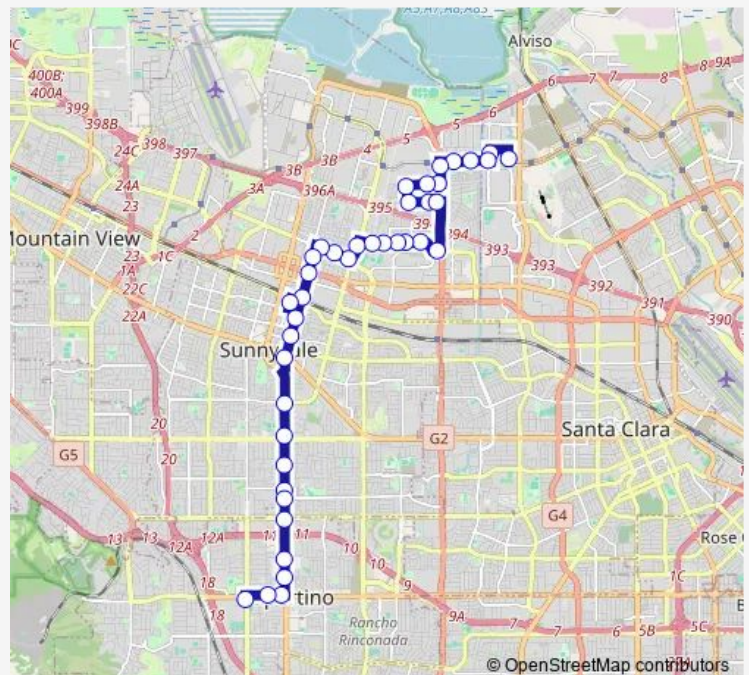

Saturday 07:19-20:27

Sunday 07:59-19:59

Route info

Direction: Stelling & Stevens Creek

Stops: 45

Trip Duration: 0 hour 47 min

55 — Old Ironsides Stn - De Anza Coll

Sunnyvale & Central

Sunnyvale & Hazelton

Maude & Sunnyvale

Maude & Morse

Maude & Fair Oaks

Duane & Fair Oaks

Duane & San Juan

Duane & San Luisito

Duane & Santa Paula

Lakehaven & Lawrence

Lawrence & Sandia

Tasman & Lawrence

Tasman & Birchwood

Tasman & Reamwood

Tasman & Patrick Henry

Old Ironsides & Tasman

Direction

Wednesday 05:21-21:11

Thursday 05:21-21:11

Friday 05:21-21:11

Saturday 07:16-20:27

Sunday 07:57-19:57

Route info

Direction: Old Ironsides & Tasman

Stops: 40