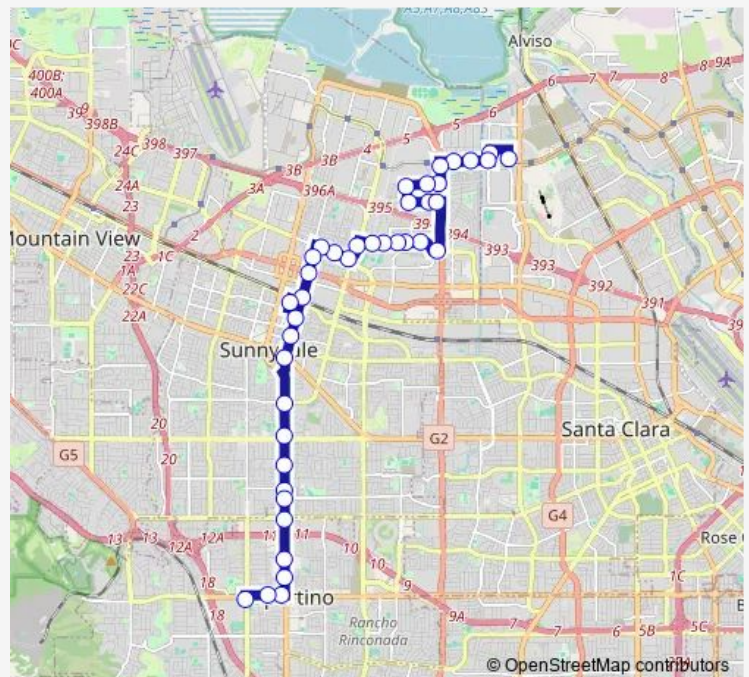

Sunnyvale & Evelyn

Route schedule

Stelling & Stevens Creek — Old Ironsides Station

Monday 05:37-22:01

Tuesday 05:37-22:01

Wednesday 05:37-22:01

Thursday 05:37-22:01

Friday 05:37-22:01

Saturday 07:19-20:27

Sunday 07:59-19:59

Route info

Direction: Stelling & Stevens Creek

Stops: 45

Trip Duration: 1 hour 0 min

55 — Old Ironsides Stn - De Anza Coll

Sunnyvale & Central

Sunnyvale & Hazelton

Maude & Sunnyvale

Maude & Morse

Maude & Fair Oaks

Duane & Fair Oaks

Duane & San Juan

Duane & San Luisito

Duane & Santa Paula

Lakehaven & Lawrence

Lawrence & Sandia

Tasman & Lawrence

Tasman & Birchwood

Tasman & Reamwood

Tasman & Patrick Henry

Old Ironsides Station

Direction