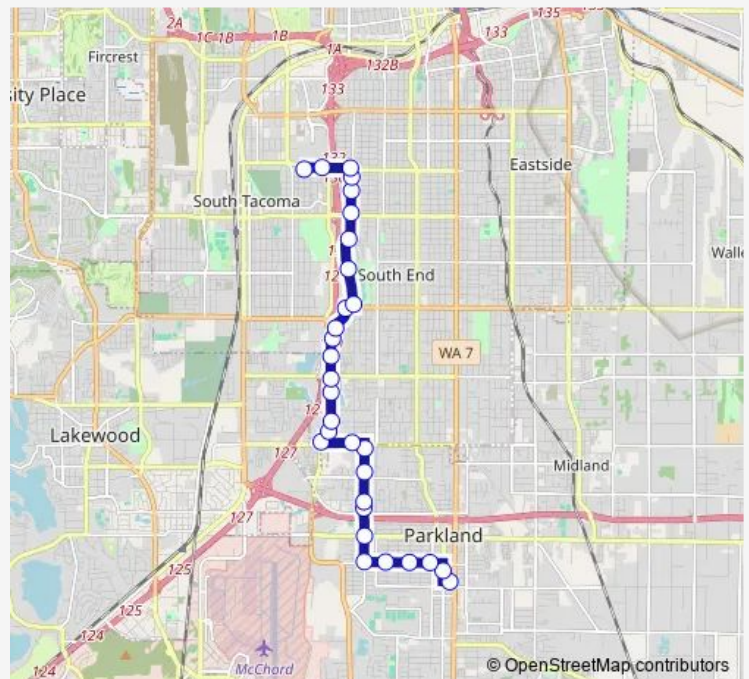

Hosmer St & S 72nd St

Route schedule

Parkland TC - Zone F — Tacoma Mall TC - Zone B

Monday	05:55-21:49
Tuesday	05:55-21:49
Wednesday	05:55-21:49
Thursday	05:55-21:49
Friday	05:55-21:49
Saturday	08:25-19:55
Sunday	08:25-19:25

Route info

Direction: Parkland TC - Zone F

Stops: 30

Trip Duration: 0 hour 25 min

55 — Tacoma Mall

Alaska St S & S 72nd St

Alaska St S & Asotin Ct S

Alaska St S & Wapato Lk Dr S

30 stops

[Open route schedule](#)

Tacoma Mall TC - Zone B

48th St S & Tacoma Mall Blvd

48th St S & Alaska - Wilkeson Overpass

Alaska St S & S 49th St

Alaska St S & S 52nd St S

Alaska St S & S 56th St

Thursday 06:15-21:15

Friday 06:15-21:15

Saturday 08:55-20:25

Sunday 08:55-19:55

Route info

Direction: Tacoma Mall TC - Zone B

Stops: 30

Trip Duration: 0 hour 25 min