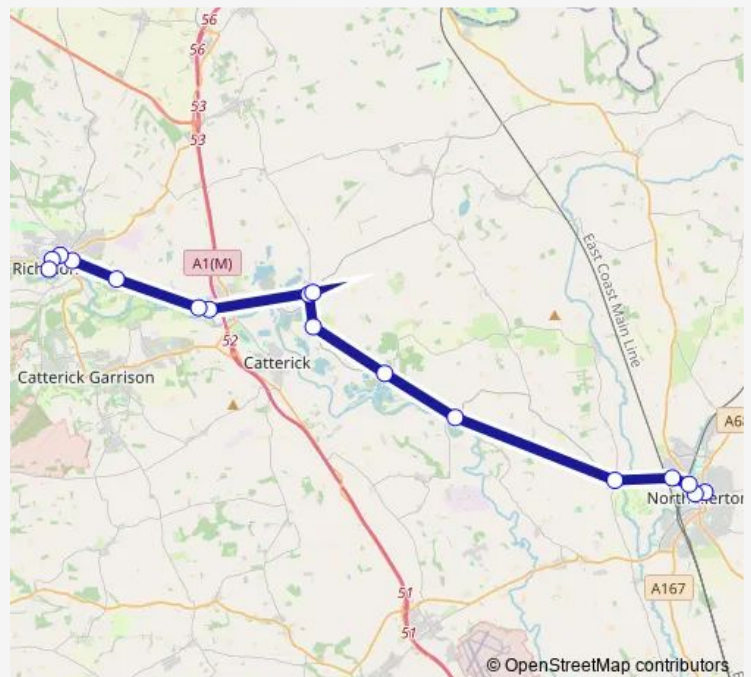

Curteis Drive

River Lane

St Trinians Hall

The Avenue

Frenchgate

Queens Road

Market Place

Route schedule

Route info

Direction: Friarage Hospital

Stops: 17

Trip Duration: 0 hour 40 min

■ 55 — Richmond - Northallerton

Direction

Market Place — Friarage Hospital

20 stops

[Open route schedule](#)

Market Place

Friary Gardens

Queens Road

Pottergate

The Avenue

St Trinians Hall

River Lane