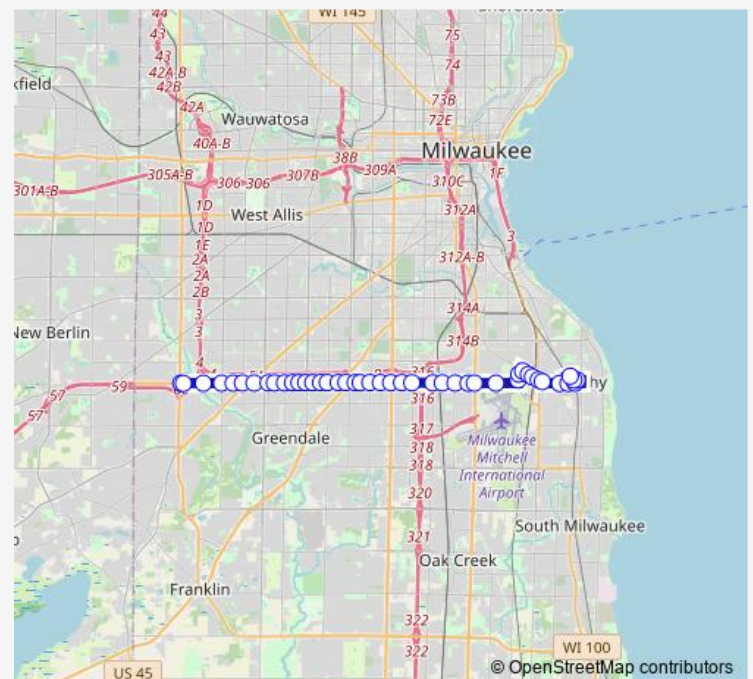

### Direction

Warnimont & Lake — Layton AVE / 10685 W.

59 stops

[Open route schedule](#)

Warnimont & Lake

Lake & Klieforth

Lake & Ramsey

Lake & Iona

Lake & Dale

Lake & Grange

Lake & Morris

Lake & Edgerton

Lake & Somers

Lake & Barnard

Layton & Lake Drive

Layton & Hatley

### Route schedule

Warnimont & Lake — Layton AVE / 10685 W.

Monday 05:30-17:53

Tuesday 05:30-17:53

Wednesday 05:30-17:53

Thursday 05:30-17:53

Friday 05:30-17:53

Saturday —

### Route info

Direction: Warnimont & Lake

Stops: 59

Trip Duration: 0 hour 45 min

■ 55 — Layton Avenue

Whitnall & Kansas

Brust & S4551

Layton & Brust