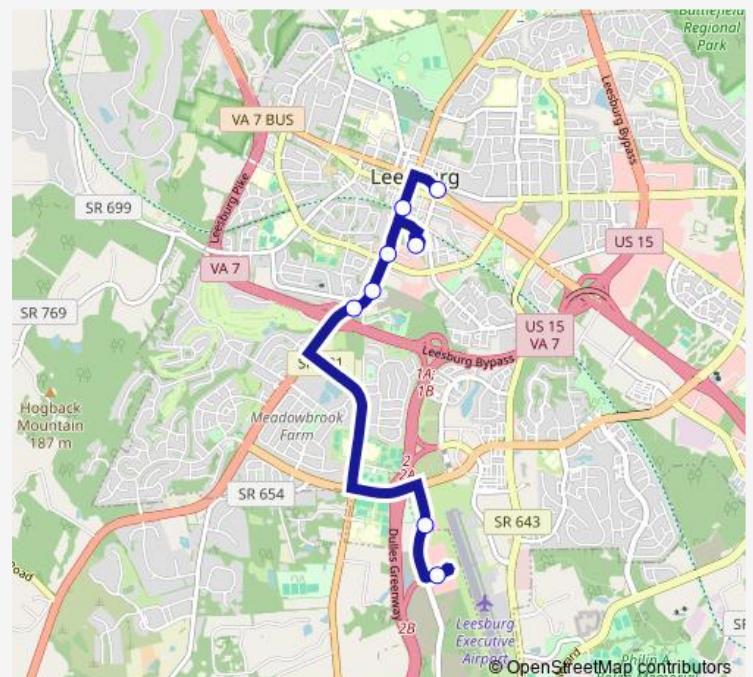

Direction

Walmart - Leesburg — Market St & Harrison St

8 stops

[Open route schedule](#)

Walmart - Leesburg

Compass Creek Plaza

King St & Davis Ave

King St & Second St

King St & Fairfax St

Madison House

King St & Royal St

Market St & Harrison St

Route schedule

Walmart - Leesburg — Market St & Harrison St

Monday 07:42-18:42

Tuesday 07:42-18:42

Wednesday 07:42-18:42

Thursday 07:42-18:42

Friday 07:42-18:42

Saturday —

Sunday —

Route info

Direction: Walmart - Leesburg

Stops: 8

Trip Duration: 0 hour 17 min

55 — Exeter/Tuscrora/Walmart/Madison_House/Gov't_Ctr

Direction

Market St & Harrison St — Walmart - Leesburg

27 stops

[Open route schedule](#)

Market St & Harrison St

Market St & Loudoun St