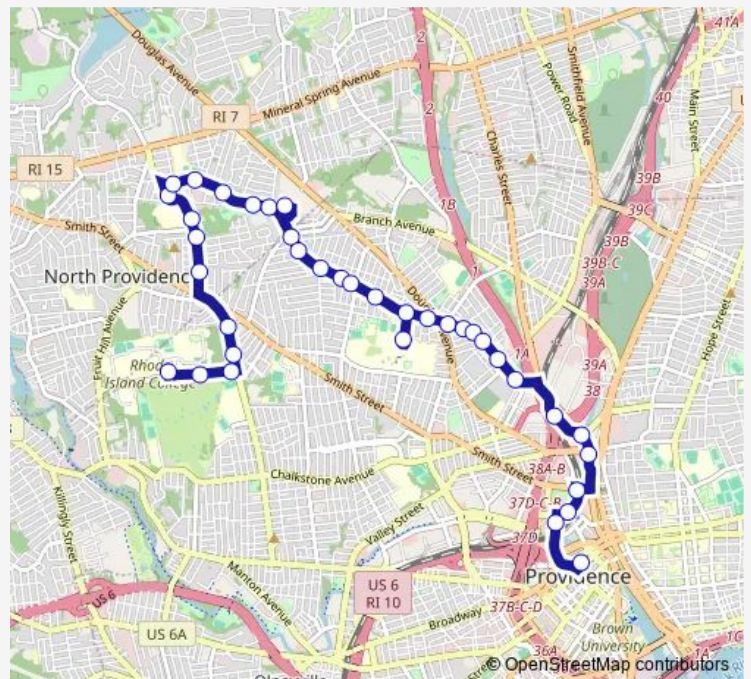

Admiral after Sharon

Admiral before Zella

Admiral before River

Admiral before Devonshire

Route schedule

Rhode Island College (Roberts Hall) — Kennedy Plaza (Stop V)

Monday 05:40-22:16

Tuesday 05:40-22:16

Wednesday 05:40-22:16

Thursday 05:40-22:16

Friday 05:40-22:16

Saturday 06:35-22:03

Sunday 07:53-19:18

Route info

Direction: Rhode Island College (Roberts Hall)

Stops: 37

Trip Duration: 0 hour 27 min

55 — Admiral St (Providence College & RI College)

Admiral before Huxley

Providence College (Huxley Gate)

Admiral before Grape

Admiral opposite Tappan

Admiral after Newcomb

270 Admiral

## Route info

Direction: Rhode Island College (Roberts Hall)

Stops: 37

Trip Duration: 0 hour 26 min

Admiral opposite Tappan

Admiral after Newcomb

270 Admiral

Admiral before Berkshire