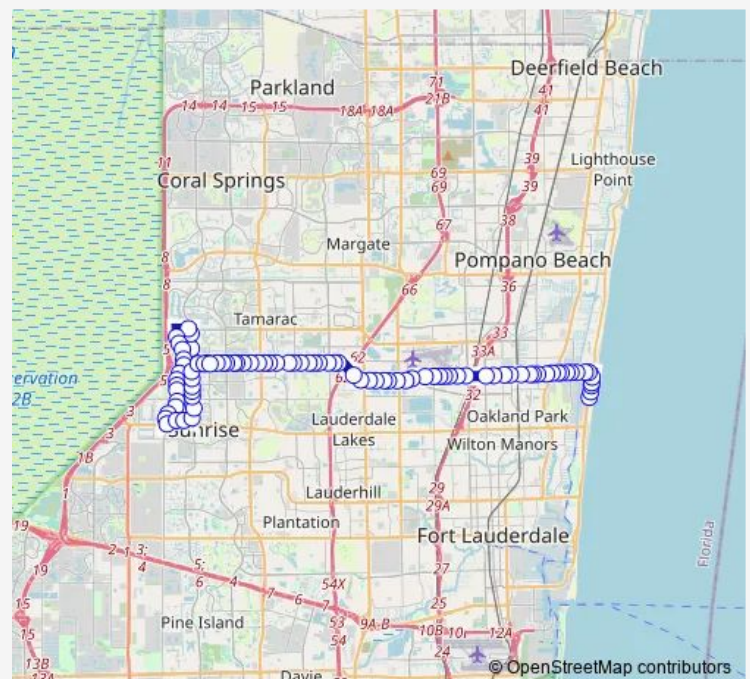

Thursday 04:51-22:33

Friday 04:51-22:33

Saturday 06:24-22:16

Sunday 07:10-21:40

Route info

Direction: Commercial B/NW 94 A - (Eb)

Stops: 69

Trip Duration: 1 hour 0 min