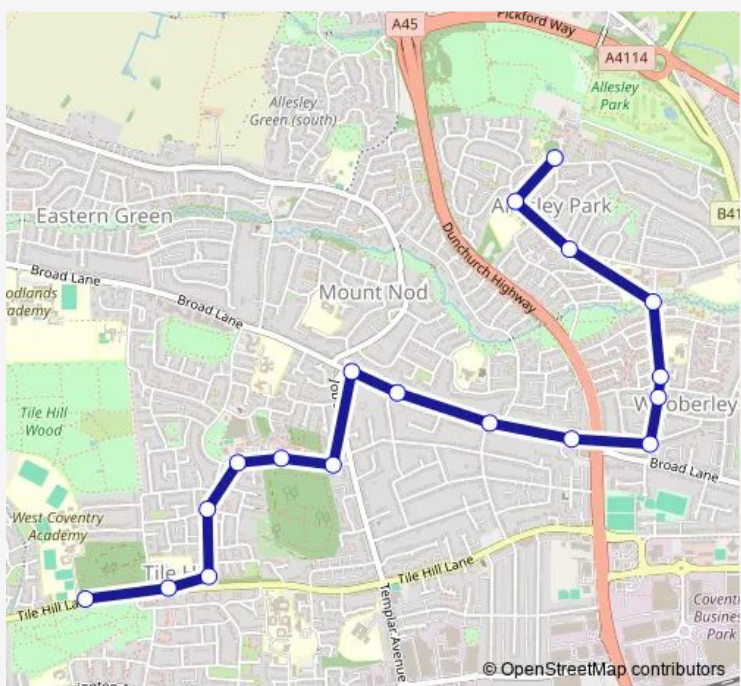

Bus 55 Allesley Park - West Coventry Academy

[Go to website](#)

Direction
Hornbeam Drive — The Chilterns
18 stops
[Open route schedule](#)

- Hornbeam Drive
- Hawthorn Lane
- Pinnock Place
- Frisby Rd
- Tile Hill Library
- Shopping Centre
- Tile Hill North Terminus
- Job's Lane
- Larch Tree Avenue
- Beech Tree Avenue
- Kings Gardens
- Harewood Road
- Whoberley Court
- Lyndale Close
- Westmede Centre
- Wendover Rise
- Hazelmere Close
- The Chilterns

Route schedule
Hornbeam Drive — The Chilterns

Monday	15:20
Tuesday	15:20
Wednesday	15:20
Thursday	15:20
Friday	15:20
Saturday	—
Sunday	—

Route info
Direction: Hornbeam Drive
Stops: 18
Trip Duration: 0 hour 20 min

Direction

The Chilterns — West Coventry Academy

16 stops

[Open route schedule](#)

The Chilterns

Hazelmere Close

Wendover Rise

Westmede Centre

Wednesday 08:12

Thursday 08:12

Friday 08:12

Saturday —

Sunday —

Route info

Direction: The Chilterns

Stops: 16