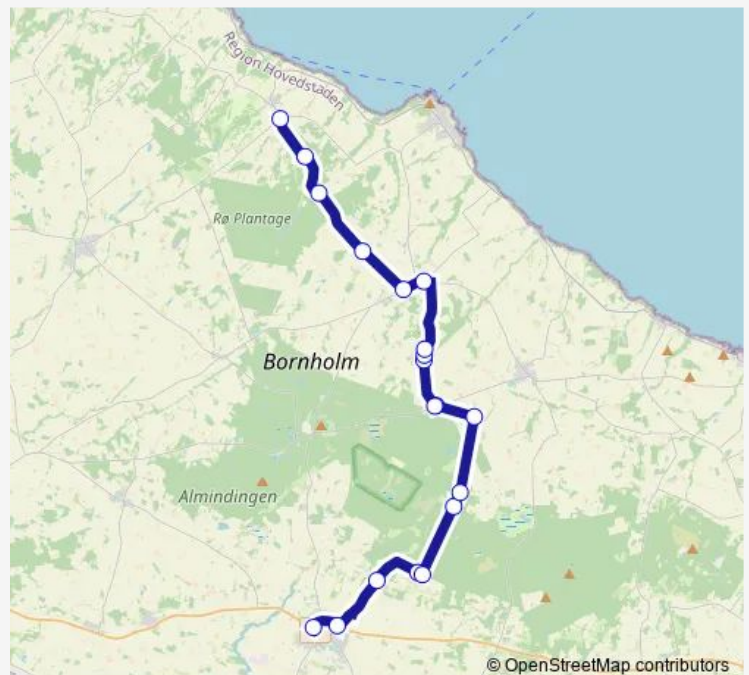

Østerlars v. Brommevej (Bornholm)

Egeskovvej v. Brommevej (Bornholm)

Brommevej v. Sigtevej (Bornholm)

41/45 Zonegrænse (Brommevej) (Bornholm)

Røbrovej (Bornholm)

Route schedule

Aakirkeby Terminal (Bornholm) — Røbrovej (Bornholm)

Monday 12:40-14:30

Tuesday 13:35

Wednesday 13:35

Thursday 12:40-14:30

Friday 12:40-14:30

Saturday —

Sunday —

Route info

Direction: Aakirkeby Terminal (Bornholm)

Stops: 19

Trip Duration: 0 hour 32 min

© OpenStreetMap contributors

Direction

Røbrovej (Bornholm) — Aakirkeby Terminal (Bornholm)

20 stops

[Open route schedule](#)