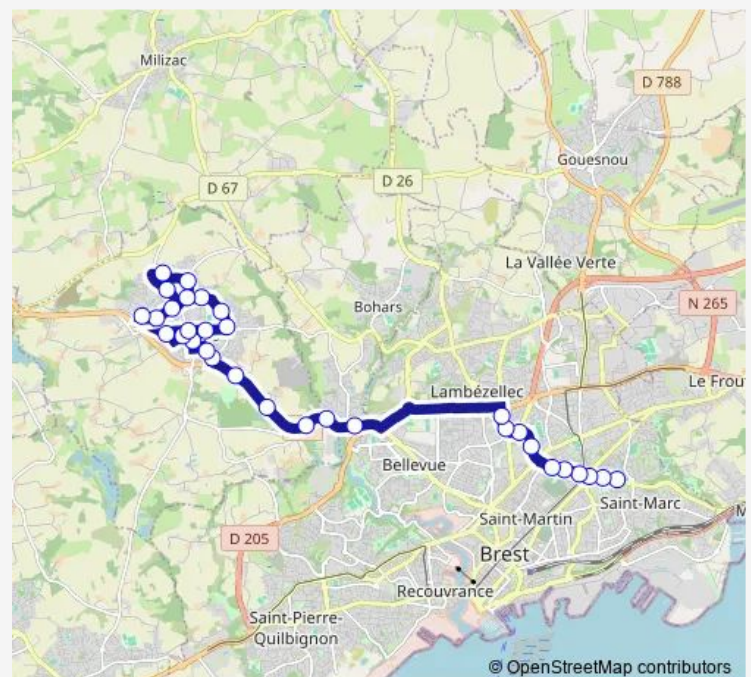

Thursday 16:30-17:32

Friday 16:30-17:32

Saturday —

Sunday —

Route info

Direction: Le Bot Haut

Stops: 32

Trip Duration: 0 hour 44 min

Manet

Camélias

Poull-Pren

Roberval

Direction

Roberval — Le Bot Haut

30 stops

[Open route schedule](#)

Saturday —

Sunday —

Route info

Direction: Roberval

Stops: 30

Trip Duration: 0 hour 52 min

Braille

Strasbourg A. Louppe