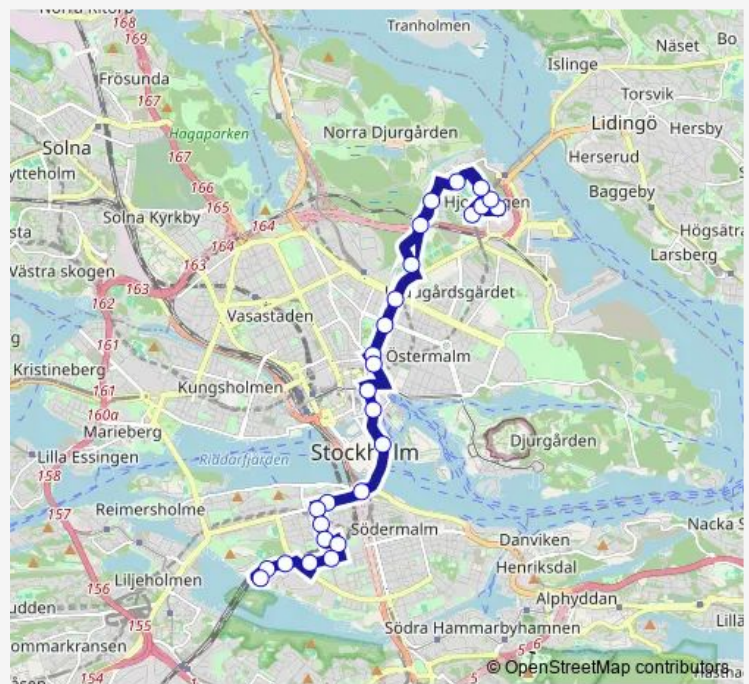

Thursday 05:25-00:23⁺¹

Friday 05:25-00:23⁺¹

Saturday 06:20-00:23⁺¹

Sunday 06:20-00:23⁺¹

Route info

Direction: Motalavägen

Stops: 27

Trip Duration: 0 hour 37 min

55

BusMaps

Södra station

Timmermansgränd

Rosenlundsgatan

Marmorgatan

Jägargatan

Tanto