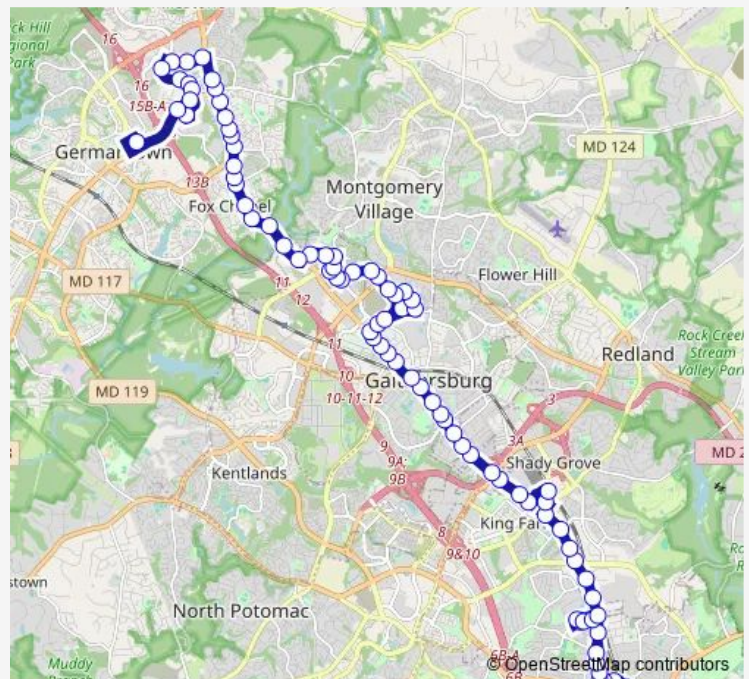

Bus 55 55-Rockville-Germantown Transit Ctr

[Go to website](#)

Direction

Germantown Transit Center & BAY B — Rockville Station & BAY B - West

82 stops

[Open route schedule](#)

- Germantown Transit Center & BAY B
- Germantown RD & Goldenrod Ln
- Germantown RD & Observation Dr
- Observation DR & Montgomery College
- Observation DR & Observation Ct
- Observation DR & Boland Farm Rd
- Observation DR & Panther Ridge Dr
- Observation DR & @20457 (Seneca Meadows Corp Ctr)
- Shakespeare Blvd & Observation Dr
- Shakespeare Blvd & Amber Ridge Dr
- Shakespeare Blvd & Eton Manor Dr
- Frederick RD & Shakespeare Blvd
- Frederick RD & Collins Dr
- Frederick RD & Germantown Rd
- Frederick RD & Oxbridge Dr
- Frederick RD & Gunners Dr
- Frederick RD & Appledowre Way
- Frederick RD & @20010
- Frederick RD & Middlebrook Rd
- N Frederick RD & Gunners Branch Rd
- Frederick RD & Archdale Rd

Route schedule

Germantown Transit Center & BAY B — Rockville Station & BAY B - West

Monday	04:15-00:10 ⁺¹
Tuesday	04:15-00:10 ⁺¹
Wednesday	04:15-00:10 ⁺¹
Thursday	04:15-00:10 ⁺¹
Friday	04:15-00:10 ⁺¹
Saturday	05:00-00:10 ⁺¹
Sunday	05:30-23:35

Route info

Direction: Germantown Transit Center & BAY B
 Stops: 82
 Trip Duration: 0 hour 58 min

55 — 55-Rockville-Germantown Transit Ctr

Frederick RD & Gunners Branch Rd

Frederick RD & Plummer Dr

Frederick RD & High Point Dr

Frederick RD & Wheatfield Dr

N Frederick AVE & Professional Dr

Travis AVE & Travis View Ct

Travis AVE & Travis Ln

Watkins Mill RD & Travis Ave

Watkins Mill RD & Travis Ln

Russell AVE & Watkins Mill Rd

Russell AVE & Christopher Ave