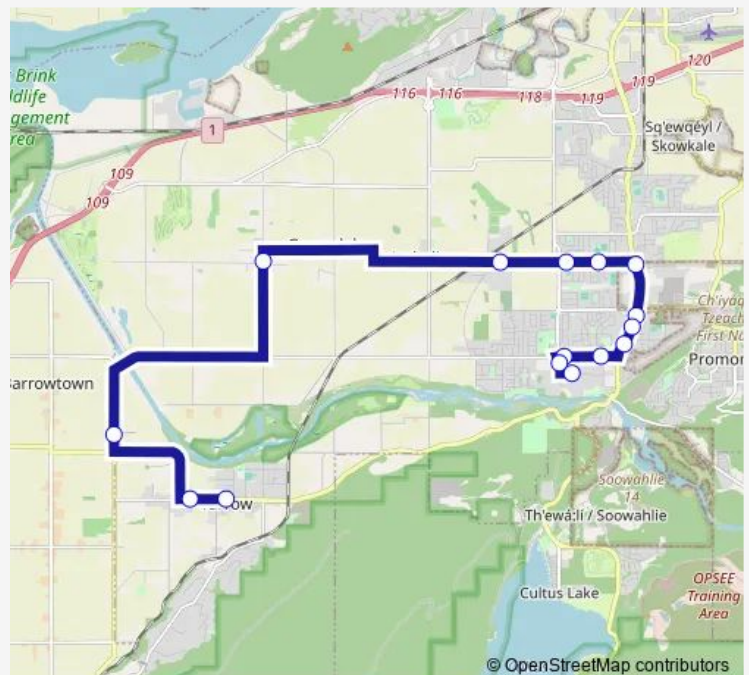

Vedder Rd at Wren Rd

Keith Wilson Rd at Garrison Blvd

Keith Wilson Rd at Kathleen Dr

Tyson Rd at Keith Wilson Rd

UFV Chilliwack Campus

**Route schedule**

Yarrow Central Rd at Kehler St — UFV Chilliwack Campus

Monday 07:33-18:25

Tuesday 07:33-18:25

Wednesday 07:33-18:25

Thursday 07:33-18:25

Friday 07:33-18:25

Saturday 09:24-17:14

Sunday —

**Route info**

Direction: Yarrow Central Rd at Kehler St

Stops: 15

Trip Duration: 0 hour 29 min

55 — Yarrow - Greendale

**Direction**

Vedder Rd at South Sumas Rd — Yarrow Central Rd at Kehler St

12 stops

[Open route schedule](#)

## Route schedule

Vedder Rd at South Sumas Rd — Yarrow Central Rd at Kehler St

Monday 07:14-18:05

Tuesday 07:14-18:05

Wednesday 07:14-18:05

Thursday 07:14-18:05

Friday 07:14-18:05

Saturday 09:05-16:55