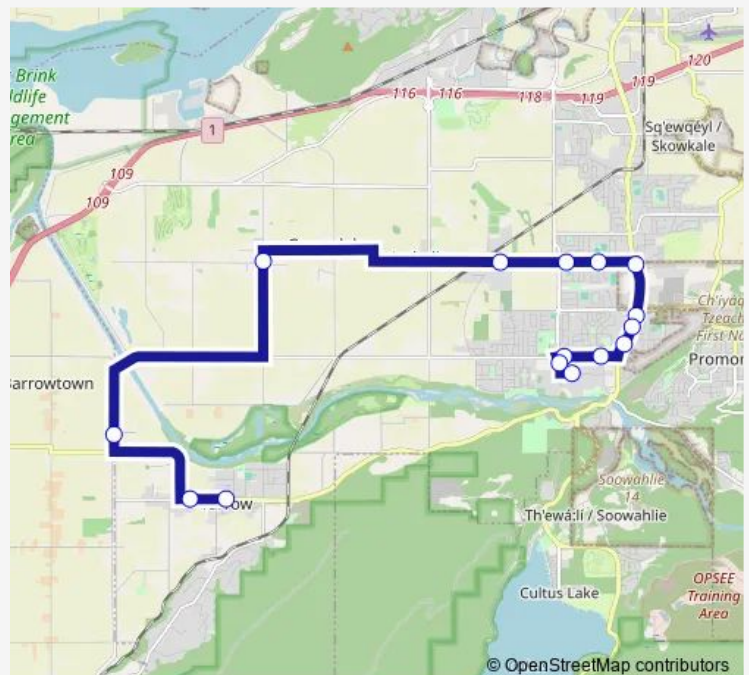

Vedder Rd at Wren Rd

Keith Wilson Rd at Garrison Blvd

Keith Wilson Rd at Kathleen Dr

Tyson Rd at Keith Wilson Rd

UFV Chilliwack Campus

Route schedule

Yarrow Central Rd at Kehler St — UFV Chilliwack Campus

Monday 07:33-18:25

Tuesday 07:33-18:25

Wednesday 07:33-18:25

Thursday 07:33-18:25

Friday 07:33-18:25

Saturday 09:24-17:14

Sunday —

Route info

Direction: Yarrow Central Rd at Kehler St

Stops: 15

Trip Duration: 0 hour 29 min

55 — Yarrow - Greendale

Direction

Vedder Rd at South Sumas Rd — Yarrow Central Rd at Kehler St

12 stops

[Open route schedule](#)

Vedder Rd at South Sumas Rd

Wednesday 07:14-18:05

Thursday 07:14-18:05

Friday 07:14-18:05

Saturday 09:05-16:55

Sunday —

Route info

Direction: Vedder Rd at South Sumas Rd

Stops: 12