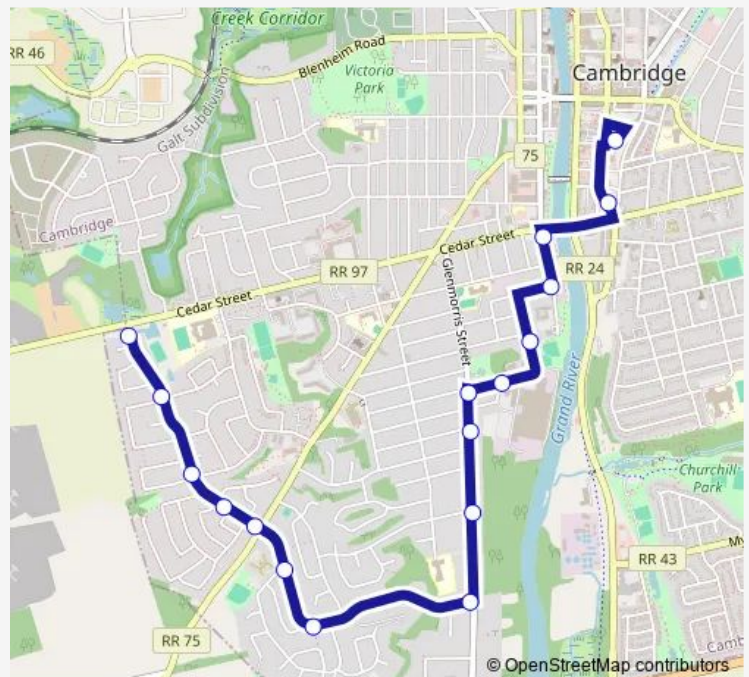

Grand Ridge / St Andrews

Grand Ridge / Byton

Grand Ridge / Wedgewood

Grand Ridge / White Oak

Grand Ridge / Cedar

### Route schedule

Ainslie Terminal — Grand Ridge / Cedar

Monday 05:45-23:45

Tuesday 05:45-23:45

Wednesday 05:45-23:45

Thursday 05:45-23:45

Friday 05:45-23:45

Saturday 06:45-23:45

### Route info

Direction: Ainslie Terminal

Stops: 17

Trip Duration: 0 hour 12 min

■ 55 — Grand Ridge

**Direction**

Ainslie Terminal — Grand Ridge / Cedar

16 stops