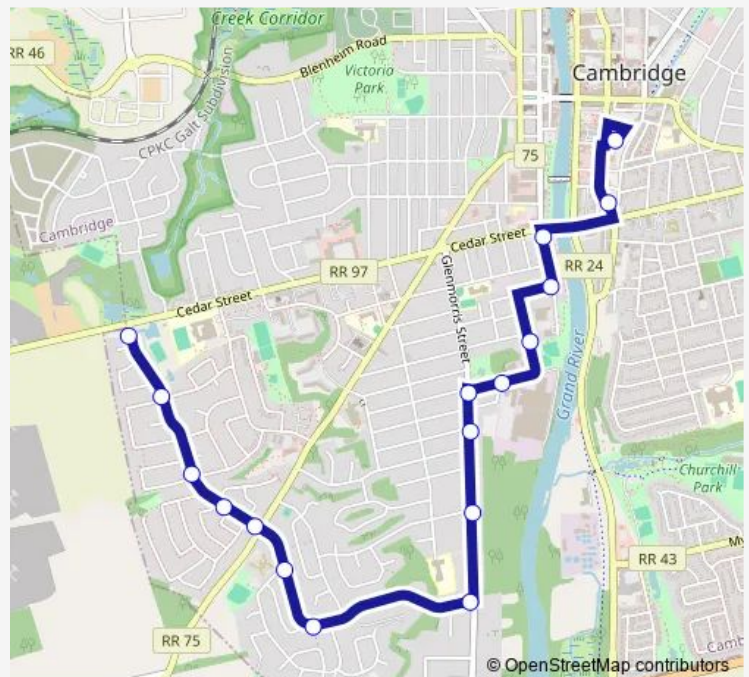

Grand Ridge / Inverness

Grand Ridge / Stirling Macgregor

Grand Ridge / St Andrews

Grand Ridge / Byton

Grand Ridge / Wedgewood

Grand Ridge / White Oak

Grand Ridge / Cedar

Route schedule

Route info

Direction: Ainslie Terminal

Stops: 17

Trip Duration: 0 hour 13 min

■ 55 — Grand Ridge

Direction

Ainslie Terminal — Grand Ridge / Cedar

16 stops

[Open route schedule](#)

Ainslie Terminal

Main / Water

Grand / South Square

Grand / St Andrews

St Andrews / Churchill

Churchill / Barrie

Churchill / Berkley

Wednesday 06:26-23:27

Thursday 06:26-23:27

Friday 06:26-23:27

Saturday 07:27-23:27

Sunday 08:27-23:27

Route info

Direction: Grand Ridge / Cedar

Stops: 17