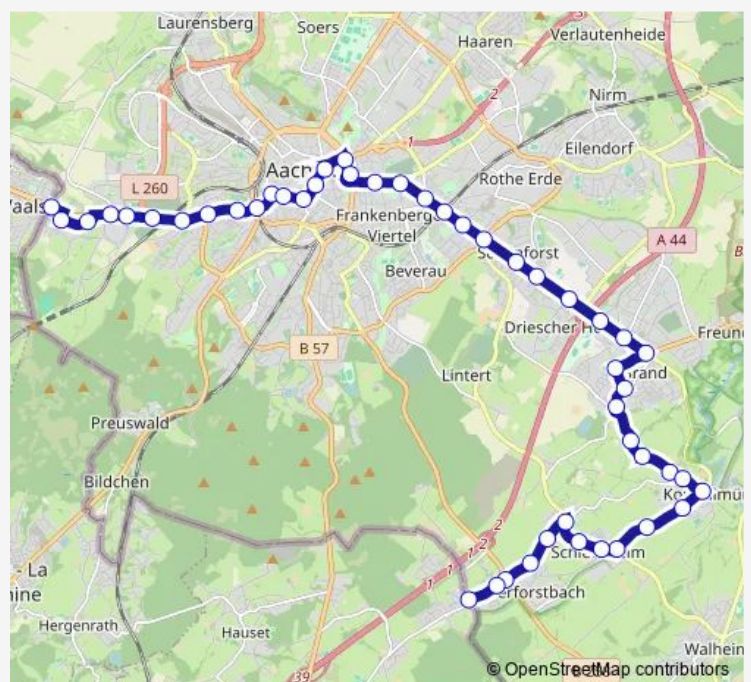

### Route schedule

Aachen, Vaalserquartier Vaals Grenze — Aachen, Licht-  
enbusch

Monday 04:53-07:17

Tuesday 04:53-07:17

Wednesday 04:53-07:17

Thursday 04:53-07:17

Friday 04:53-07:17

Saturday —

### Route info

Direction: Aachen, Vaalserquartier Vaals Grenze

Stops: 48

Trip Duration: 1 hour 3 min

Aachen, Bahnhof Rothe Erde (Bus)

Aachen, Zeppelinstraße

Aachen, Adenauerallee

Aachen, Schönforst