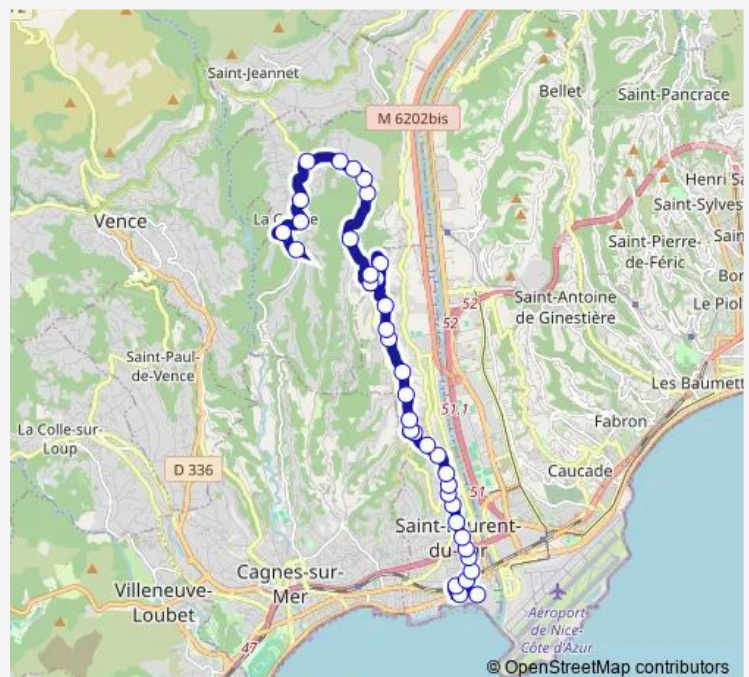

Thursday 07:15-19:35

Friday 07:15-19:35

Saturday 07:15-19:35

Sunday 08:00-19:35

Route info

Direction: Centre Commercial Cap 3000

Stops: 37

Trip Duration: 0 hour 34 min

55 — La Pompe - Centre Commercial CAP 3000

Corniche des Pugets 3.

Haute Corniche des Pugets

Corniche des Pugets 4.

La Calada

Route de Saint-Jeannet

L'Epingle

Domaine de l'Etoile

La Pompe

Direction

Ecole Manon des Sources — Centre Commercial Cap 3000

33 stops

[Open route schedule](#)

Ecole Manon des Sources

Le Marronnier

La Gaude Village

Tuesday 06:40-18:55

Wednesday 06:40-18:55

Thursday 06:40-18:55

Friday 06:40-18:55

Saturday 06:40-18:55

Sunday 07:15-18:55

Route info

Direction: Ecole Manon des Sources