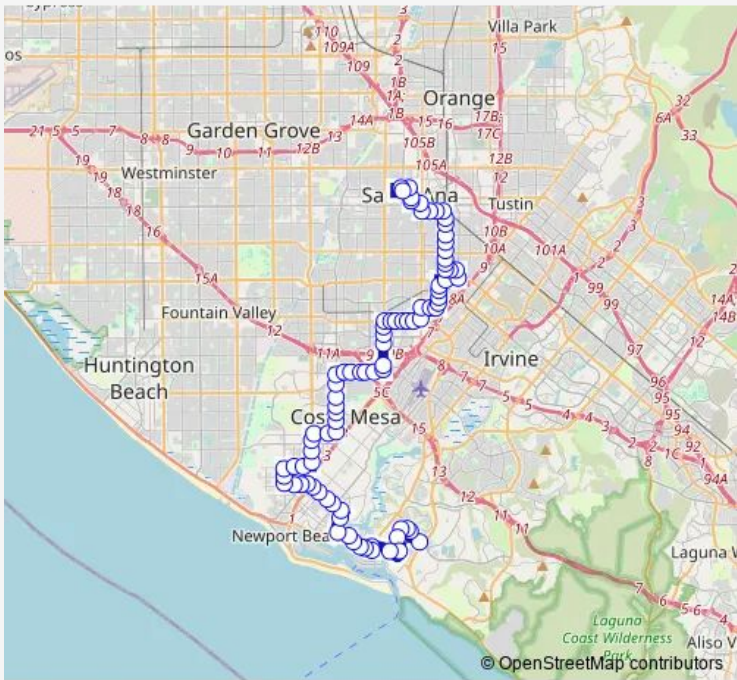

[Go to website](#)

Direction
 Newport Trans CTR Dock 8 — Flower-6th
 86 stops
[Open route schedule](#)

- Newport Trans CTR Dock 8
- Newport Center East-Santa Rosa
- Newport Center West-Santa Cruz
- Newport Center West-Santa Cruz
- Newport Center West-Santa Barbara
- Newport Center Drive-Granville
- Coast-Irvine Terrace
- Jamboree-Coast
- Bayside-Jamboree
- Bayside-East Promontory Point
- Bayside-East Promontory Point
- Bayside-West Promontory Point
- Coast-Bayside
- Dover-Coast
- Dover-Castaways
- Westcliff-Buckingham
- 17th-Irvine
- 17th-Tustin
- 17th-Santa Ana
- 17th-Orange
- 17th-Newport

Route schedule
 Newport Trans CTR Dock 8 — Flower-6th

Monday	04:25-21:57
Tuesday	04:25-21:57
Wednesday	04:25-21:57
Thursday	04:25-21:57
Friday	04:25-21:57
Saturday	05:36-21:39
Sunday	05:36-21:39

Route info
 Direction: Newport Trans CTR Dock 8
 Stops: 86
 Trip Duration: 1 hour 42 min

Harbor-Bernard

Harbor-Bay

Harbor-Victoria

Wilson-Harbor

Wilson-Colgate

Fairview-Wilson

Fairview-Yorktown

Fairview-Fair

55 Bus time schedules and route maps are available in an offline PDF at busmaps.com. Use the busmaps.com website to see live bus times, train schedule or subway schedule, and step-by-step directions for all public transit in Santa Ana