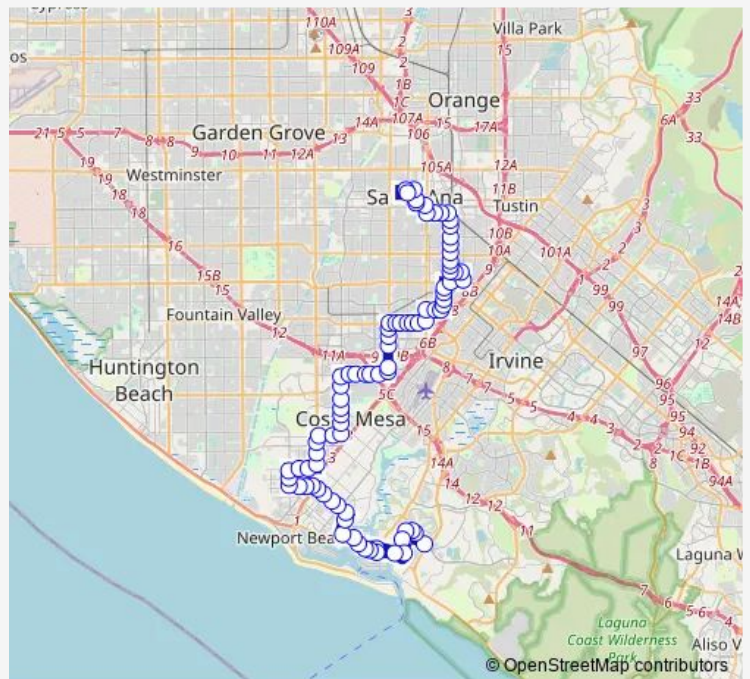

**Bus 55 Santa Ana - Newport Beach**

[Go to website](#)

**Direction**  
 Newport Trans CTR Dock 8 — Flower-6th  
 86 stops  
[Open route schedule](#)

- Newport Trans CTR Dock 8
- Newport Center East-Santa Rosa
- Newport Center West-Santa Cruz
- Newport Center West-Santa Cruz
- Newport Center West-Santa Barbara
- NEWPORT CENTER DRIVE-GRANVILLE
- Coast-Irvine Terrace
- Jamboree-Coast
- Bayside-Jamboree
- Bayside-East Promontory Point
- Bayside-East Promontory Point
- Bayside-West Promontory Point
- Coast-Bayside
- Dover-Coast
- Dover-Castaways
- Westcliff-Buckingham
- 17th-Irvine
- 17th-Tustin
- 17th-Santa Ana
- 17th-Orange
- 17th-Newport

Route schedule  
 Newport Trans CTR Dock 8 — Flower-6th

Monday	04:26-21:57
Tuesday	04:26-21:57
Wednesday	04:26-21:57
Thursday	04:26-21:57
Friday	04:26-21:57
Saturday	05:37-21:47
Sunday	05:37-21:47

Route info  
 Direction: Newport Trans CTR Dock 8  
 Stops: 86  
 Trip Duration: 1 hour 42 min

Harbor-Bernard

Harbor-Bay

Harbor-Victoria

Wilson-Harbor

Wilson-Colgate

Fairview-Wilson

Fairview-Yorktown

Fairview-Fair

55 Bus time schedules and route maps are available in an offline PDF at [busmaps.com](https://busmaps.com). Use the [busmaps.com](https://busmaps.com) website to see live bus times, train schedule or subway schedule, and step-by-step directions for all public transit in Santa Ana