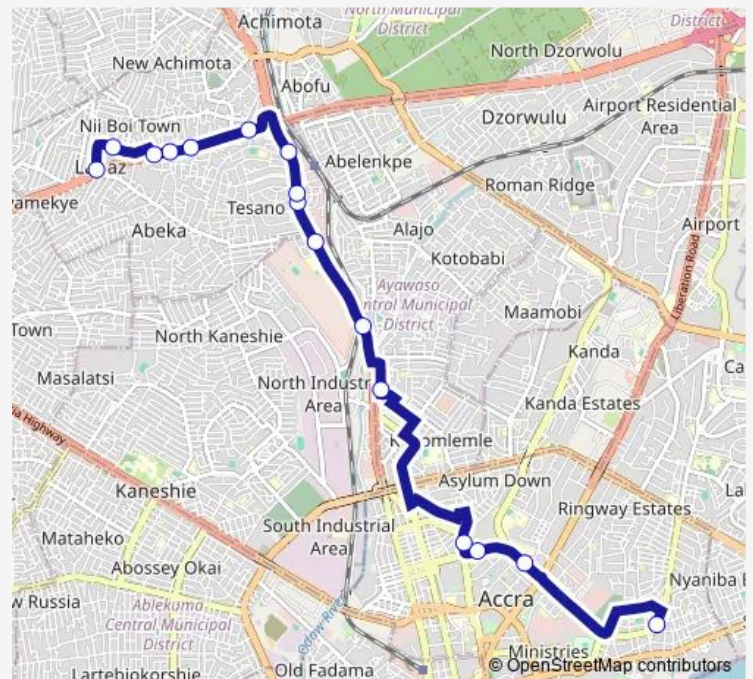

### Direction

Osu — Abeka Lapaz

16 stops

[Open route schedule](#)

- Osu
- Ridge Hospital
- Mental
- Cathedral
- Caprice Juntion
- Alajo
- Abeka Junction
- Tesano Police Station
- Tesano
- Total
- Akweteyman
- Fly Top
- Lapaz Market
- Bambolino
- Pokuase-Amasaman Station
- Abeka Lapaz

### Route schedule

Osu — Abeka Lapaz

Monday	06:00
Tuesday	06:00
Wednesday	06:00
Thursday	06:00
Friday	06:00
Saturday	06:00
Sunday	06:00

### Route info

Direction: Osu

Stops: 16

Trip Duration: 1 hour 1 min

55 — Osu ↔ Abeka Lapaz

## Direction

Abeka Lapaz — Osu

28 stops

[Open route schedule](#)

Abeka Lapaz

Abrantie

Lapaz Market

Fly top