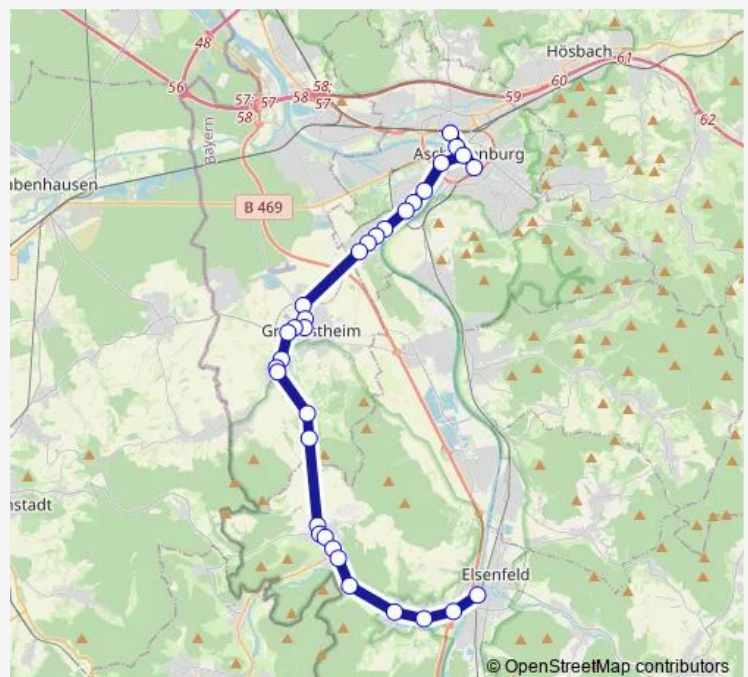

### Route schedule

Elsenfeld, Schulzentrum — Aschaffenburg, Hauptbahnhof/Rob

Monday 06:07-19:02

Tuesday 06:07-19:02

Wednesday 06:07-19:02

Thursday 06:07-19:02

Friday 06:07-19:02

Saturday 17:15-23:20

### Route info

Direction: Elsenfeld, Schulzentrum

Stops: 33

Trip Duration: 0 hour 50 min

AB-Nilkheim, Gewerbehof

AB-Nilkheim, West

AB-Nilkheim, Nilkheimer Hof

AB-Nilkheim, Ernst-Streun-Platz

## Route info

Direction: Mömlingen, Spessartstr.

Stops: 11

Trip Duration: 0 hour 20 min