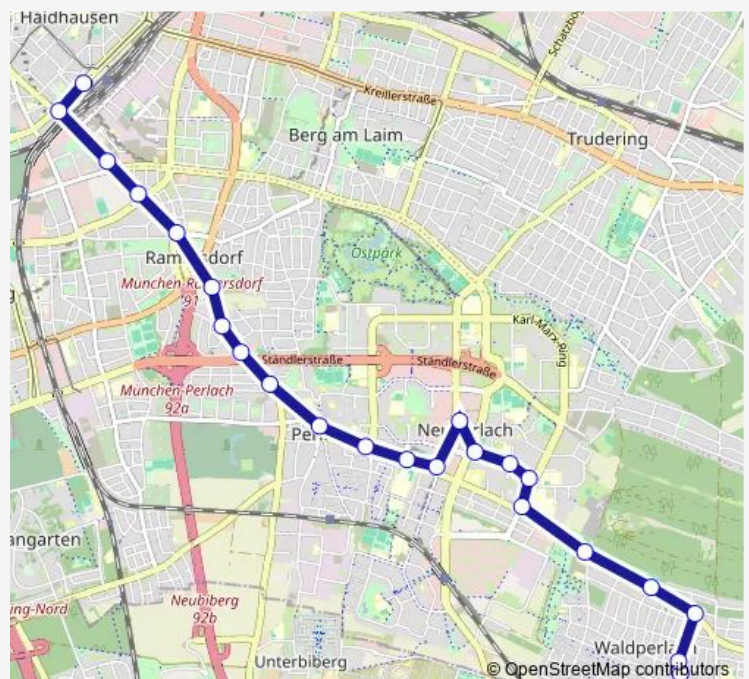

Tribulaunstraße

Im Gefilde

Eulenspiegelstraße

Route schedule

Ostbahnhof — Waldperlach (Süd)

Monday 05:15-00:55⁺¹

Tuesday 05:15-00:55⁺¹

Wednesday 05:15-00:55⁺¹

Thursday 05:15-00:55⁺¹

Friday 05:15-00:55⁺¹

Saturday 05:15-00:55⁺¹

Sunday 05:15-00:55⁺¹

Route info

Direction: Ostbahnhof

Stops: 23

Trip Duration: 0 hour 31 min

■ 55

BusMaps

Waldheimplatz

Waldperlach (Süd)

Direction

Putzbrunn, M.-Haslbeck-Straße — Ostbahnhof

30 stops

[Open route schedule](#)

Saturday 05:55-01:29⁺¹

Sunday 07:55-01:29⁺¹

Route info

Direction: Ostbahnhof

Stops: 31

Trip Duration: 0 hour 38 min

Putzbrunn, Seemannsiedl.

Putzbrunn, Waldkolonie