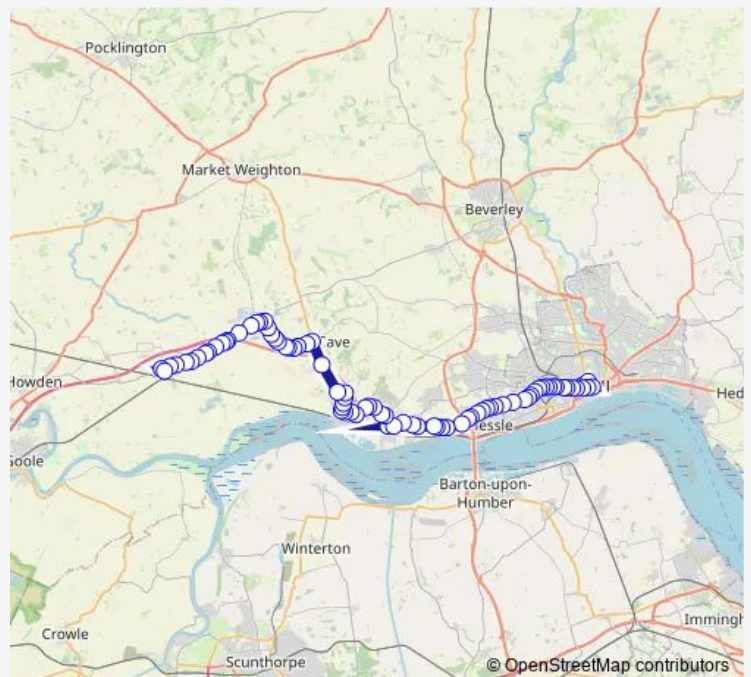

### Route schedule

Gilberdyke Clementhorpe Road — Hull Interchange

Monday 15:03-15:40

Tuesday 15:03-15:40

Wednesday 15:03-15:40

Thursday 15:03-15:40

Friday 15:03-15:40

Saturday —

### Route info

Direction: Gilberdyke Clementhorpe Road

Stops: 76

Trip Duration: 1 hour 27 min

■ 55 — Gilberdyke - Hull

South Cave Ferry Road

South Cave Ferry Road

South Cave West End