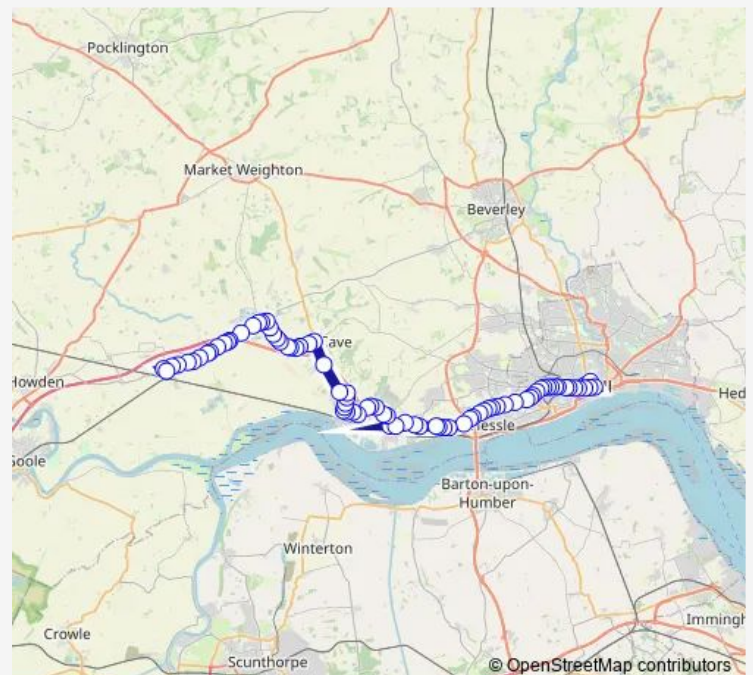

Everthorpe Lane End

Wolds Prison

Everthorpe Prison Complex

Route schedule

Gilberdyke Clementhorpe Road — Hull Interchange

Monday 15:03-15:40

Tuesday 15:03-15:40

Wednesday 15:03-15:40

Thursday 15:03-15:40

Friday 15:03-15:40

Saturday —

Sunday —

Route info

Direction: Gilberdyke Clementhorpe Road

Stops: 76

Trip Duration: 1 hour 27 min

■ 55 — Gilberdyke - Hull

BusMaps

South Cave Ferry Road

South Cave Ferry Road

South Cave West End

South Cave Main Street

South Cave Church Street

South Cave Market Place