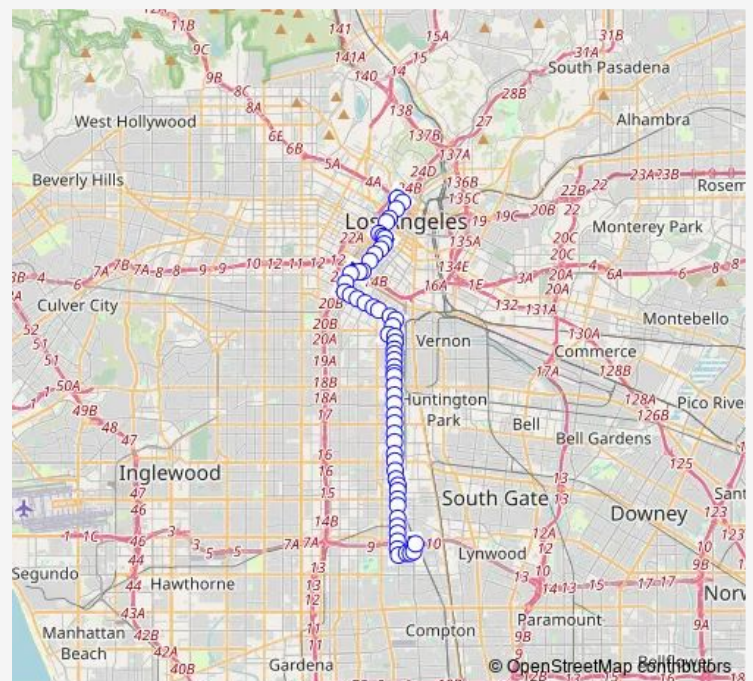

Compton / Nadeau

Compton / 76th

Compton / Florence

Route schedule

Willowbrook - Rosa Parks Station - West — Figueroa / Sunset

Monday 04:52-19:17

Tuesday 04:52-19:17

Wednesday 04:52-19:17

Thursday 04:52-19:17

Friday 04:52-19:17

Saturday 04:52-19:37

Sunday 04:55-19:29

Route info

Direction: Willowbrook - Rosa Parks Station - West

Stops: 62

Trip Duration: 1 hour 18 min

55 — Metro Local Line

Compton / 68th

Compton / Gage

Compton / 60th

Compton / Slauson

Compton / 55th

Compton / 53rd

Compton / 51st

Adams / Hooper

Adams / Central

Adams / Griffith

Adams / San Pedro

Adams / Maple

Adams / Main

Adams / Hill

Adams / Grand