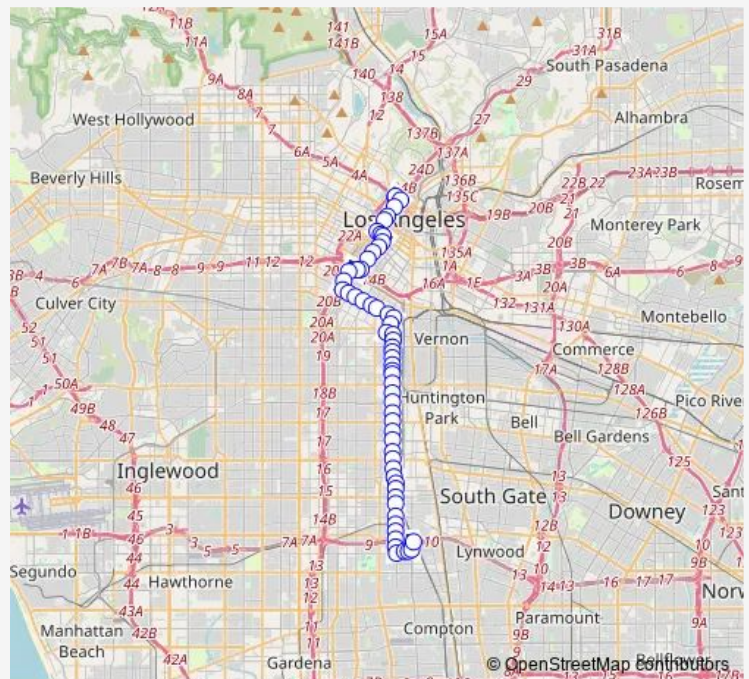

Spring / 9th

Main / Olympic

Main / 12th

Main / Venice

17th / Broadway

Grand / Washington

Grand / 23rd

Adams / Hill

Adams / Main

Adams / Maple

Adams / San Pedro

Route schedule

Figueroa / Sunset — Willowbrook - Rosa Parks Station - West

Monday	03:12-02:12 ⁺¹
Tuesday	03:12-02:12 ⁺¹
Wednesday	03:12-02:12 ⁺¹
Thursday	03:12-02:12 ⁺¹
Friday	03:12-02:12 ⁺¹
Saturday	03:12-02:12 ⁺¹
Sunday	03:12-02:12 ⁺¹

Route info

Direction: Figueroa / Sunset

Stops: 60

Trip Duration: 1 hour 11 min

55 — Metro Local Line

Adams / Griffith

Adams / Central

Adams / Hooper