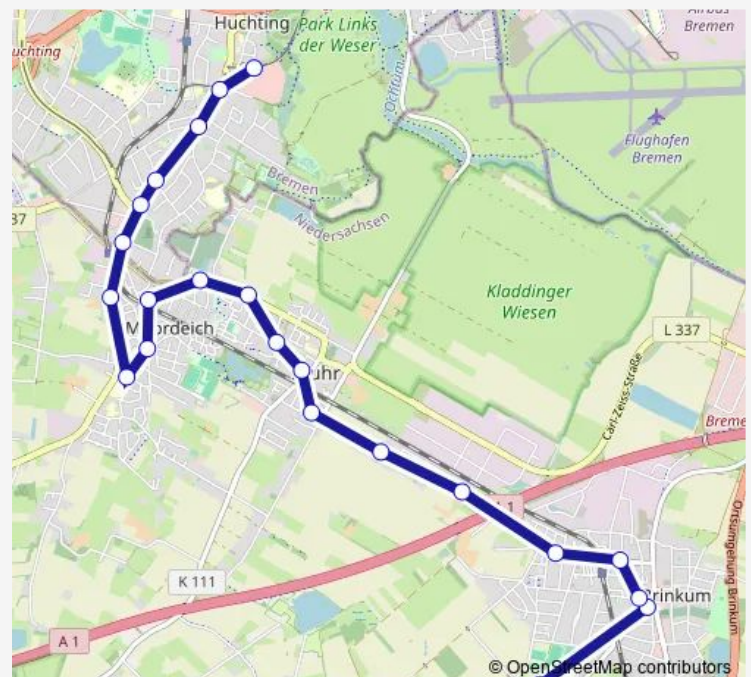

### Direction

Bremen Roland-Center — Brinkum(Stuhr) Marktplatz

21 stops

[Open route schedule](#)

Bremen Roland-Center

Bremen Willakedamm

Bremen Hohenhorster Weg

Bremen Rotterdamer Straße

Brinkum(Stuhr) Schule Feldstraße

Brinkum(Stuhr) Marktplatz

### Route schedule

Bremen Roland-Center — Brinkum(Stuhr) Marktplatz

Monday 05:42-23:42

Tuesday 05:42-23:42

Wednesday 05:42-23:42

Thursday 05:42-23:42

Friday 05:42-23:42

Saturday 06:42-23:42

### Route info

Direction: Bremen Roland-Center

Stops: 21

Trip Duration: 0 hour 24 min

■ 55

BusMaps