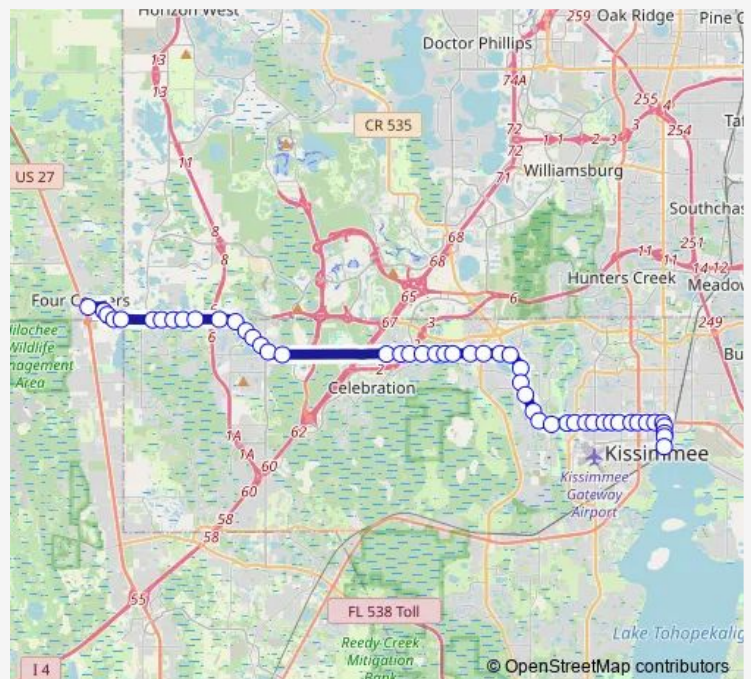

Monday 05:10-21:30

Tuesday 05:10-21:30

Wednesday 05:10-21:30

Thursday 05:10-21:30

Friday 05:10-21:30

Saturday 06:00-21:30

Sunday 06:00-21:30

Route info

Direction: Cagan Ridge Blvd AND Southlake Commons Dr

Stops: 50

Trip Duration: 1 hour 0 min

55 — W. U.S. 192/Four Corners

W Irlo Bronson MEM HWY AND Seralago Blvd

W Irlo Bronson MEM HWY AND Locksley Ln

W Irlo Bronson MEM HWY AND Locksley Ln