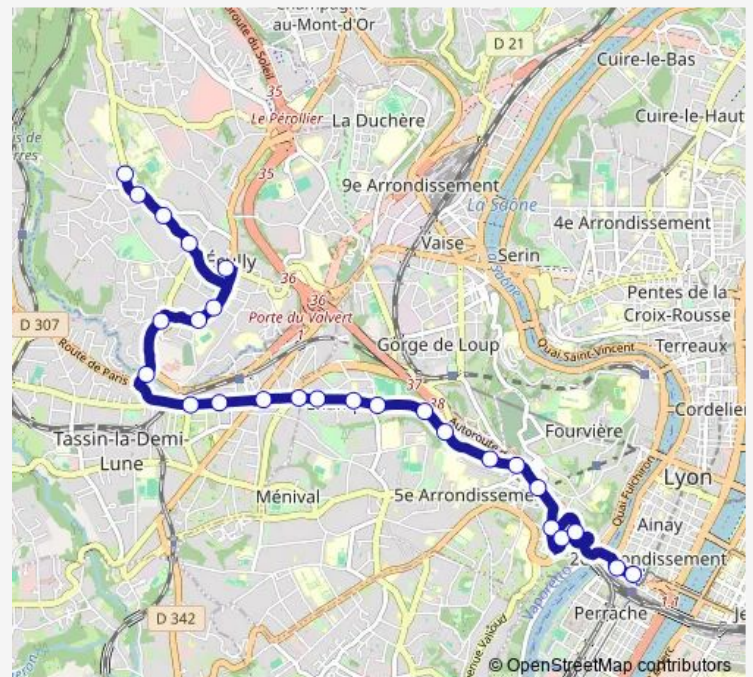

Saturday

—

Sunday

21:00-24:00

Route info

Direction: Perrache

Stops: 14

Trip Duration: 0 hour 19 min

55 — Perrache -> Campus Lyon Ouest

Direction

Perrache — Campus Lyon Ouest

24 stops

[Open route schedule](#)

Perrache

Pont Kitchener R.G.

Choulans - Tourelles