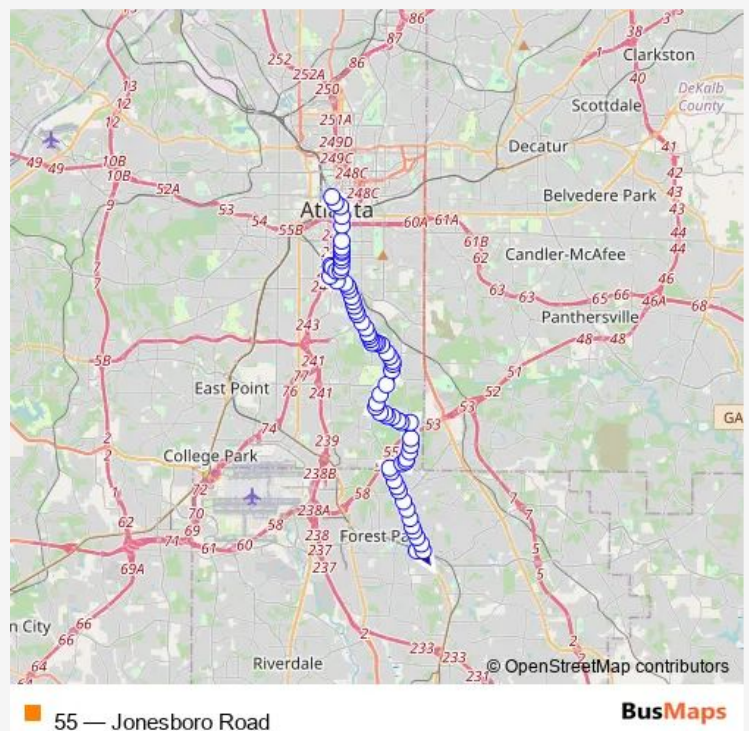

Hank Aaron DR @ Atlanta AVE Se

Hank Aaron DR @ Vanira AVE Se

Hank Aaron DR SW @ Haygood AVE Sw

Weyman AVE @ Hank Aaron Dr

Weyman AVE SW @ Ridge AVE Sw

Ridge AVE SW @ Pulliam St

UNIVERSITY AVE SW @ PRYOR RD SW

UNIVERSITY AVE SW @ 71

Mcdonough Blvd SE @ Marcy ST Se

Mcdonough Blvd SE @ Jonesboro RD Se

Jonesboro RD SE @ Gammon AVE Se

Jonesboro RD SE @ Martin AVE Se

Route schedule

Alabama ST @ Forsyth ST (Five Points Station) — FOR-EST PKWY @ BARTLETT DR

Monday	05:00-24:00
Tuesday	05:00-24:00
Wednesday	05:00-24:00
Thursday	05:00-24:00
Friday	05:00-24:00
Saturday	06:00-24:00
Sunday	06:00-24:00

Route info

Direction: Alabama ST @ Forsyth ST (Five Points Station)

Stops: 72

Trip Duration: 0 hour 40 min

Jonesboro RD SE @ Thirkield AVE Se

Jonesboro RD SE @ Moury AVE Se

Jonesboro RD SE @ Meldon AVE Se

JONESBORO RD SE @ LETHEA ST SE

JONESBORO RD SE @ WHATLEY ST SE

JONESBORO RD SE @ CLAIRE DR SE