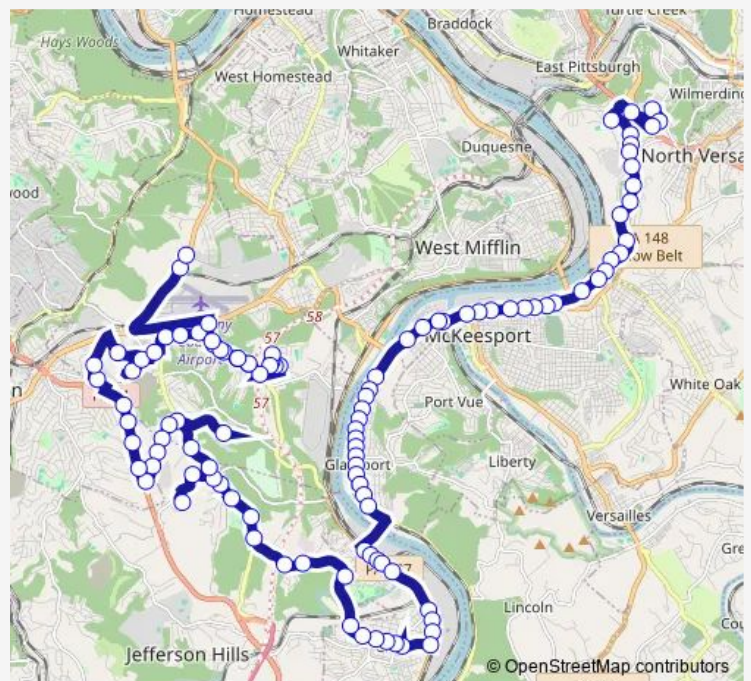

BLACKBERRY DR AT #847

LEBANON SCHOOL RD AT CAMP HOLLOW RD

CAMP HOLLOW RD OPP LEBANON MANOR DR

CAMP HOLLOW RD OPP BEVERLY DR

CAMP HOLLOW RD OPP MILLPORT DR

Lebanon School RD + Livingston RD Fs

Lebanon School RD + OLD Elizabeth Rd

OLD Elizabeth RD + Woodhill Rd

OLD ELIZABETH RD + BLUEMONT DR

Mountainview DR + Grease Monkey

### Route schedule

Noble DR + Lebanon Rd — Walmart + Shelter (N Versailles)

Monday	05:18-21:59
Tuesday	05:18-21:59
Wednesday	04:38-21:59
Thursday	04:38-21:59
Friday	05:18-21:59
Saturday	04:28-21:09
Sunday	04:38-21:01

### Route info

Direction: Noble DR + Lebanon Rd

Stops: 111

Trip Duration: 1 hour 26 min

■ 55 — Glassport

CENTURY DR + GABRIEL BROTHERS

WAL Mart DR + Shelter

Century DR + Sams Club Drwy