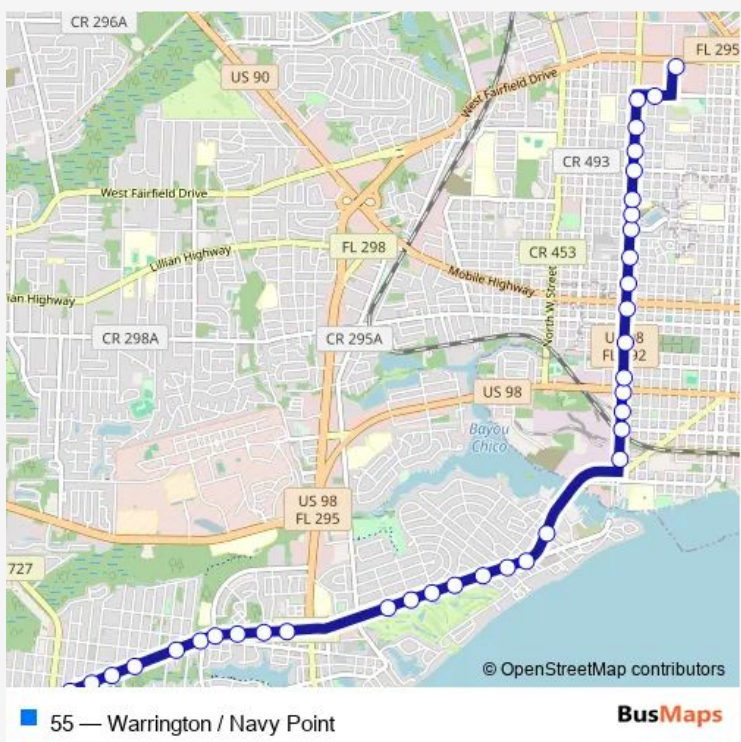

Bus 55 Warrington / Navy Point

[Go to website](#)

Direction
 Gulfbeach Hwy & Calhoun Ave — Ecat Transfer Station
 36 stops
[Open route schedule](#)

- Gulfbeach Hwy & Calhoun Ave
- Gulfbeach Hwy & Winton Street
- Gulfbeach Hwy & Decauter Ave
- Gulfbeach Hwy & Gordon Ave
- Gulfbeach Hwy & Lownde Ave
- Gulf Beach Hwy at Sunset Ave
- Gulfbeach Hwy & Hatton Dr
- Gulfbeach Hwy & Baynes
- Gulfbeach Hwy & Brigadier Ave
- Gulfbeach Hwy & Merritt Street
- Barrancas Ave & Lona Street
- Barrancas Ave & Kincaid Street
- Barrancas Ave. & Jamison St.
- Barrancas Ave & Fairway Dr
- Barrancas Ave & Milton Rd
- Barrancas Ave & Lakewood Rd
- Barrancas Ave & Lemhurst Rd
- Barrancas Ave & Weis Ln
- Pace Blvd & Gimble St
- Pace Blvd & Government St
- Pace Blvd South Of Romana St

Route schedule
 Gulfbeach Hwy & Calhoun Ave — Ecat Transfer Station

Monday	06:30-18:30
Tuesday	06:30-18:30
Wednesday	06:30-18:30
Thursday	06:30-18:30
Friday	06:30-18:30
Saturday	06:30-18:30
Sunday	06:30-16:30

Route info
 Direction: Gulfbeach Hwy & Calhoun Ave
 Stops: 36
 Trip Duration: 0 hour 25 min

Pace Blvd & Garden St

Pace Blvd & Chase St

Pace Blvd & Belmont St

Pace Blvd & Cervantes St

Pace Blvd & Desoto Street

Route schedule

Ecat Transfer Station — Gulfbeach Hwy & Calhoun Ave

Monday 06:00-18:00

Tuesday 06:00-18:00

Wednesday 06:00-18:00

Thursday 06:00-18:00

Friday 06:00-18:00

Saturday 06:00-18:00