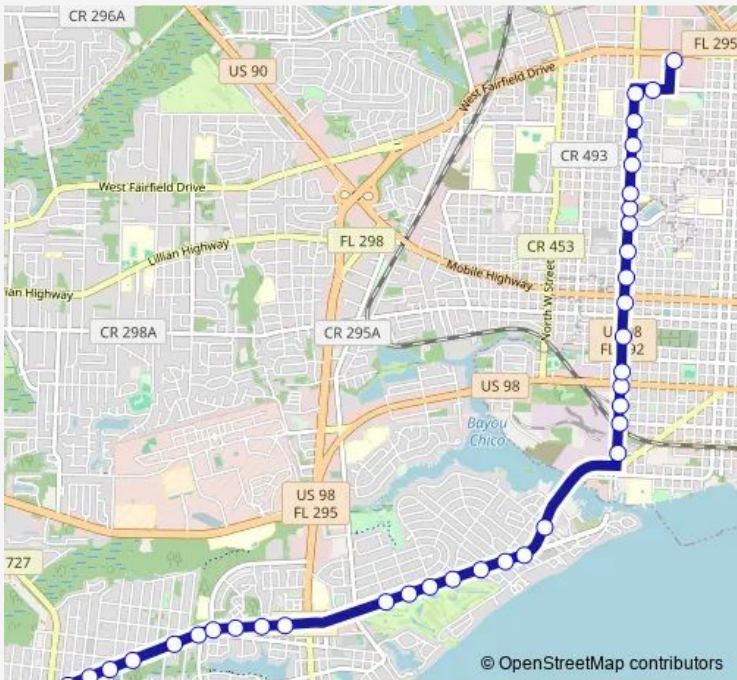

## Bus 55 Warrington / Navy Point

[Go to website](#)

**Direction**  
 Gulfbeach Hwy & Calhoun Ave — Ecat Transfer Station  
 36 stops  
[Open route schedule](#)

- Gulfbeach Hwy & Calhoun Ave
- Gulfbeach Hwy & Winton Street
- Gulfbeach Hwy & Decauter Ave
- Gulfbeach Hwy & Gordon Ave
- Gulfbeach Hwy & Lownde Ave
- Gulf Beach Hwy at Sunset Ave
- Gulfbeach Hwy & Hatton Dr
- Gulfbeach Hwy & Baynes
- Gulfbeach Hwy & Brigadier Ave
- Gulfbeach Hwy & Merritt Street
- Barrancas Ave & Lona Street
- Barrancas Ave & Kincaid Street
- Barrancas Ave. & Jamison St.
- Barrancas Ave & Fairway Dr
- Barrancas Ave & Milton Rd
- Barrancas Ave & Lakewood Rd
- Barrancas Ave & Lemhurst Rd
- Barrancas Ave & Weis Ln
- Pace Blvd & Gimble St
- Pace Blvd & Government St
- Pace Blvd South Of Romana St

Route info  
 Direction: Gulfbeach Hwy & Calhoun Ave  
 Stops: 36  
 Trip Duration: 0 hour 25 min

55 — Warrington / Navy Point BusMaps

Pace Blvd & Garden St

Pace Blvd & Chase St

Pace Blvd & Belmont St

Pace Blvd & Cervantes St

## Route schedule

Ecat Transfer Station — Gulfbeach Hwy &amp; Calhoun Ave

Monday 06:00-18:00

Tuesday 06:00-18:00

Wednesday 06:00-18:00

Thursday 06:00-18:00

Friday 06:00-18:00

Saturday 06:00-18:00

## Route info

Direction: Ecat Transfer Station

Stops: 39

Trip Duration: 0 hour 30 min

Patton Dr @ Janet Holley Drivers License

Patton Dr @ Forest Creek Apartments

Patton Dr & Brigadier Street

Gulfbeach Hwy & Mills Ave