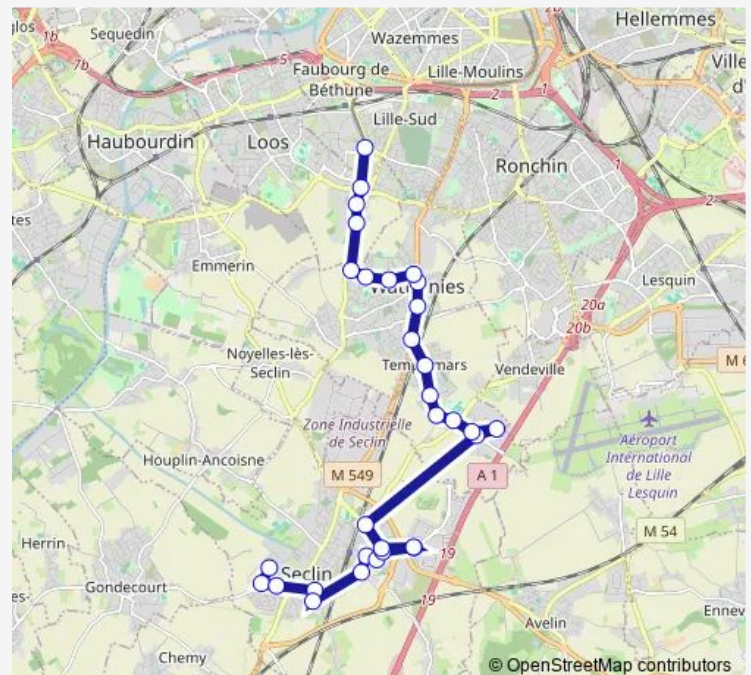

Direction

Chu-Eurasante — Centre Hospitalier

27 stops

[Open route schedule](#)

Chu-Eurasante

Recherche

Eurasante

Happe Qui Peut

Burgault

Route schedule

Chu-Eurasante — Centre Hospitalier

Monday 06:00-20:30

Tuesday 06:00-20:25

Wednesday 06:00-20:25

Thursday 06:00-20:30

Friday 06:00-20:25

Saturday 06:40-20:20

Sunday 08:30-20:30

Route info

Direction: Chu-Eurasante

Stops: 27

Trip Duration: 0 hour 49 min

55 — Lille / Templemars / Seclin

Le Riez

La Mouchonniere

Jude Blanckaert

Apolda

College Demailly

Centre Hospitalier

Direction

Centre Hospitalier — Chu-Eurasante

31 stops