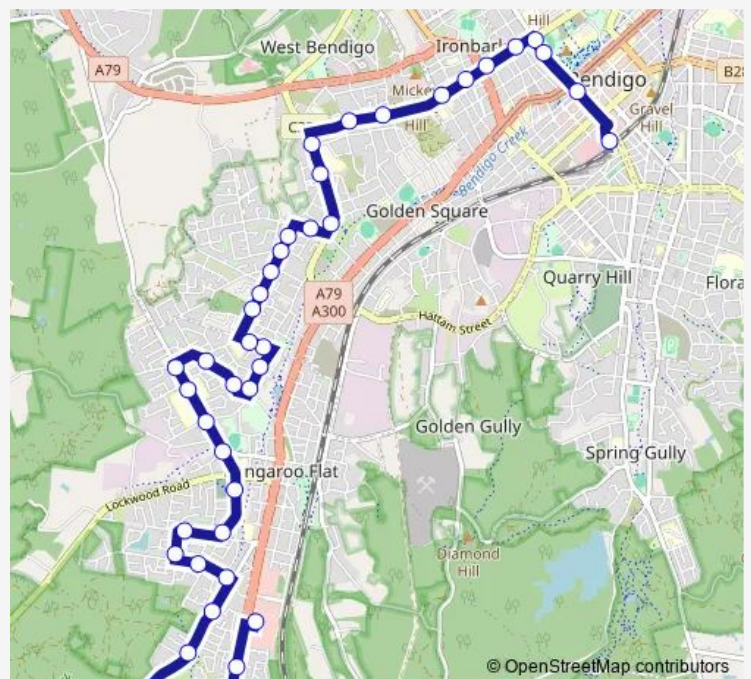

**Route schedule**

Bendigo Station/Railway Pl (Bendigo) — Lansell Plaza SC/High St (Kangaroo Flat)

Monday	06:18-19:20
Tuesday	06:18-19:20
Wednesday	06:18-19:20
Thursday	06:18-19:20
Friday	06:18-19:20
Saturday	09:08-18:04
Sunday	09:02-18:02

**Route info**

Direction: Bendigo Station/Railway Pl (Bendigo)

Stops: 41

Trip Duration: 0 hour 34 min

55 — Kangaroo Flat - Bendigo Station Via Golden Square **BusMaps**

John St/Mackenzie St West (Kangaroo Flat)