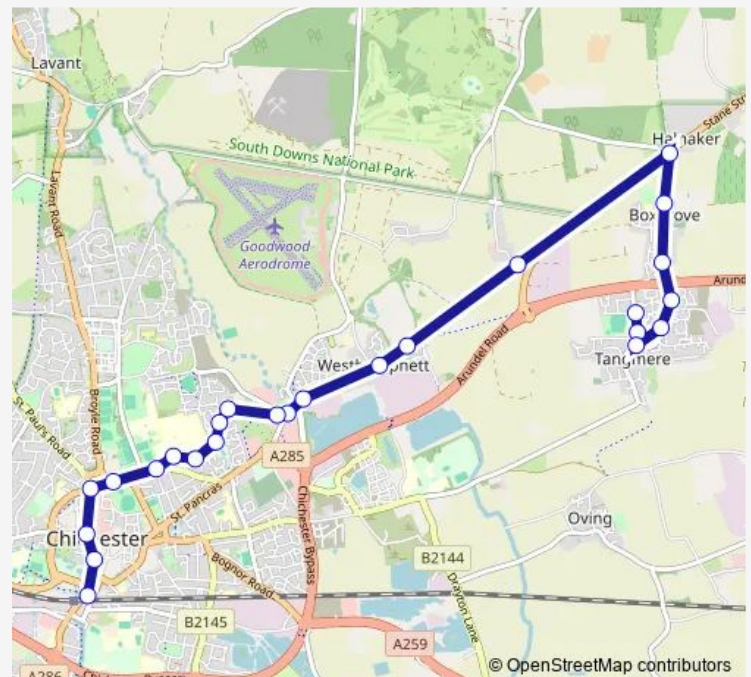

Bus 55 Tangmere - Chichester

[Go to website](#)

Direction

Cathedral — Nettleton Avenue

23 stops

[Open route schedule](#)

- Cathedral
- South Street
- Bus Station
- Market Avenue
- Market
- Litten Terrace
- St Richard's Hospital Entrance
- St Richard's Outpatients
- Shamrock Close
- Swanfield Drive
- Convenience Store
- Bradshaw Road
- Homebase
- Chichester Park Hotel
- Madgwick Park
- Crossroads
- Rolls Royce
- Old Arundel Road
- Strettington Lane
- Crossroads
- Primary School

Route schedule

Cathedral — Nettleton Avenue

Monday	05:25-22:35
Tuesday	05:25-22:35
Wednesday	05:25-22:35
Thursday	05:25-22:35
Friday	05:25-22:35
Saturday	05:55-22:35
Sunday	07:25-19:35

Route info

Direction: Cathedral

Stops: 23

Trip Duration: 0 hour 30 min

55 — Tangmere - Chichester