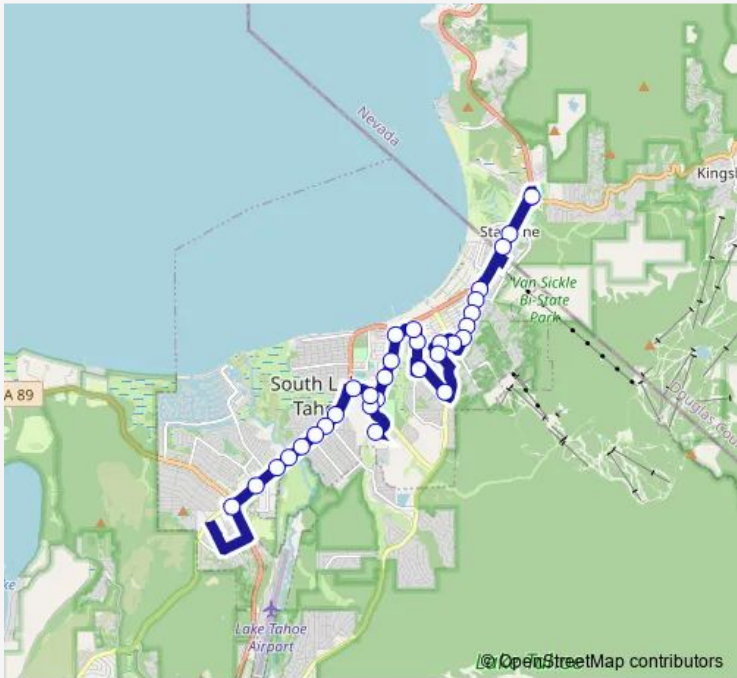

Bus 55 Neighborhood Connection

[Go to website](#)

Direction
 Kingsbury Transit Center — South Y Transit Center
 31 stops
[Open route schedule](#)

- Kingsbury Transit Center
- US 50/Lake Parkway (Golden Nugget)
- US 50/Stateline Ave (Harvey's)
- Pioneer Trail/Moss Rd (7-11)
- Pioneer Trail/Shepherds Rd (Americana)
- Pioneer Trail/Aspenwald Rd
- Pioneer Trail/Wildwood Ave
- Pioneer Trail/Sonora Ave
- Ski Run Blvd/Willow Ave
- Tamarack Ave/Bowers Ave
- Spruce Ave/Blackwood Rd
- Herbert Ave/Red Lake Rd (Kelly Ridge)
- Spruce Ave/Herbert Ave (Bijou Woods Apartments)
- Glenwood Way/Blackwood Rd (4181)
- Glenwood Way/Fawn (4191)
- Johnson Blvd/Fairway Dr (Safeway)
- Johnson Blvd/Marlette Circle (5019)
- Johnson Blvd/Marlette Circle (5020)
- Johnson Blvd/Al Tahoe Blvd (El Dorado County Sheriff/CsLt Police Dept)5121
- Lake Tahoe Community College Mobility Hub
- College Ave/US Forest Service

Route schedule
 Kingsbury Transit Center — South Y Transit Center

Monday	07:00-19:45
Tuesday	07:00-19:45
Wednesday	07:00-19:45
Thursday	07:00-19:45
Friday	07:00-19:45
Saturday	07:00-19:45
Sunday	07:00-19:45

Route info
 Direction: Kingsbury Transit Center
 Stops: 31
 Trip Duration: 0 hour 39 min

55 — Neighborhood Connection **BusMaps**

Al Tahoe/Johnson Blvd (El Dorado County Offices)

Al Tahoe/US 50 (Ltusd Offices)

Direction

South Y Transit Center — Kingsbury Transit Center

32 stops

[Open route schedule](#)

South Y Transit Center

South Ave/3rd St (Barton Hospital)

3rd St (Tahoe Senior Plaza)

US 50/3rd St (Orchids)