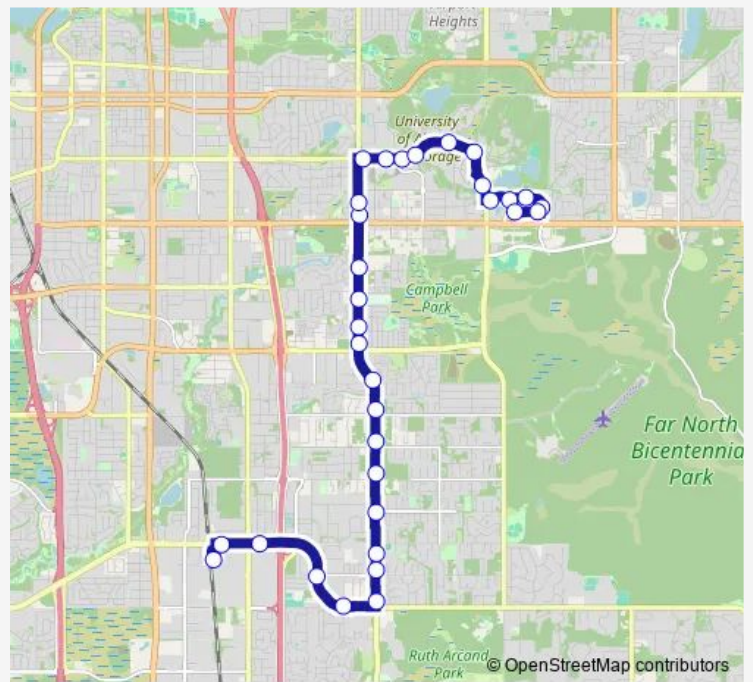

[Go to website](#)

Direction
 Diplomacy & Anmc N — Dimond Transit Center
 27 stops
[Open route schedule](#)

- Diplomacy & Anmc N
- Ambassador & Tudor CTR Wnw
- Ambassador & Elmore Ene
- Elmore & Sharon Gagnon Sse
- Elmore & Providence Sse
- Providence & Alumni Wnw
- Providence & Spirit Wnw
- Providence & Seawolf Wnw
- Lake Otis & 36th Avenue Ssw
- Lake Otis & Tudor Ssw
- Lake Otis & Waldron Ssw
- Lake Otis & 54th Avenue Ssw
- Lake Otis & Pago Pago Nnw
- Lake Otis & Dowling Ssw
- Lake Otis & 63rd Avenue Ssw
- Lake Otis & 68th Avenue Ssw
- Lake Otis & 72nd AVE Ssw
- Lake Otis & Lore Ssw
- Lake Otis & 80th AVE Ssw
- Lake Otis & 85th Avenue Nnw
- Lake Otis & 88th Avenue Ssw

Direction: Diplomacy & Anmc N
 Stops: 27
 Trip Duration: 0 hour 28 min

55 — Lake Otis

Abbott & Lake Otis Wnw

Abbott & Toloff Wnw

Abbott & 88th Avenue Nne

OLD Seward & Dimond Ssw

88th Avenue & OLD Seward Wnw

Monday 05:54-21:42

Tuesday 05:54-21:42

Wednesday 05:54-21:42

Thursday 05:54-21:42

Friday 05:54-21:42

Saturday 07:50-18:50

Sunday 07:50-18:50

Route info

Direction: Dimond Transit Center

Stops: 32

Trip Duration: 0 hour 26 min

Elmore & Sharon Gagnon Ssw

Ambassador & Elmore Ese

Ambassador & Tudor CTR Wsw

Tudor Centre & Anmc Xwalk Ese

Tudor Centre & Kidney CTR Ssw