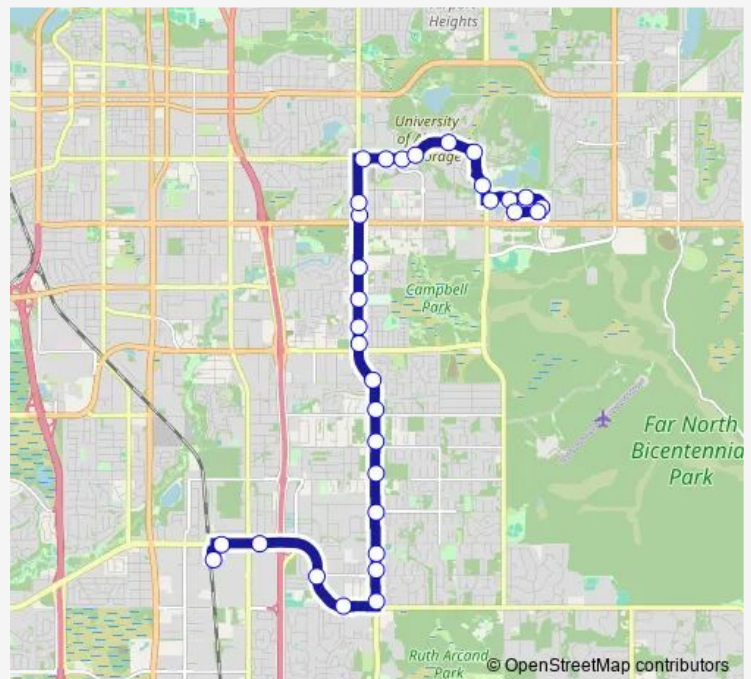

[Go to website](#)

Direction
 Diplomacy & Anmc N — Dimond Transit Center
 27 stops
[Open route schedule](#)

- Diplomacy & Anmc N
- Ambassador & Tudor CTR Wnw
- Ambassador & Elmore Ene
- Elmore & Sharon Gagnon Sse
- Elmore & Providence Sse
- Providence & Alumni Wnw
- Providence & Spirit Wnw
- Providence & Seawolf Wnw
- Lake Otis & 36th Avenue Ssw
- Lake Otis & Tudor Ssw
- Lake Otis & Waldron Ssw
- Lake Otis & 54th Avenue Ssw
- Lake Otis & Pago Pago Nnw
- Lake Otis & Dowling Ssw
- Lake Otis & 63rd Avenue Ssw
- Lake Otis & 68th Avenue Ssw
- Lake Otis & 72nd AVE Ssw
- Lake Otis & Lore Ssw
- Lake Otis & 80th AVE Ssw
- Lake Otis & 85th Avenue Nnw
- Lake Otis & 88th Avenue Ssw

Direction: Diplomacy & Anmc N
 Stops: 27
 Trip Duration: 0 hour 24 min

55 — Lake Otis

Abbott & Lake Otis Wnw

Abbott & Toloff Wnw

Abbott & 88th Avenue Nne

OLD Seward & Dimond Ssw

88th Avenue & OLD Seward Wnw

Monday 05:54-21:42

Tuesday 05:54-21:42

Wednesday 05:54-21:42

Thursday 05:54-21:42

Friday 05:54-21:42

Saturday 07:50-18:50

Sunday 07:50-18:50

Route info

Direction: Dimond Transit Center

Stops: 32

Trip Duration: 0 hour 25 min

Elmore & Sharon Gagnon Ssw

Ambassador & Elmore Ese

Ambassador & Tudor CTR Wsw

Tudor Centre & Anmc Xwalk Ese

Tudor Centre & Kidney CTR Ssw