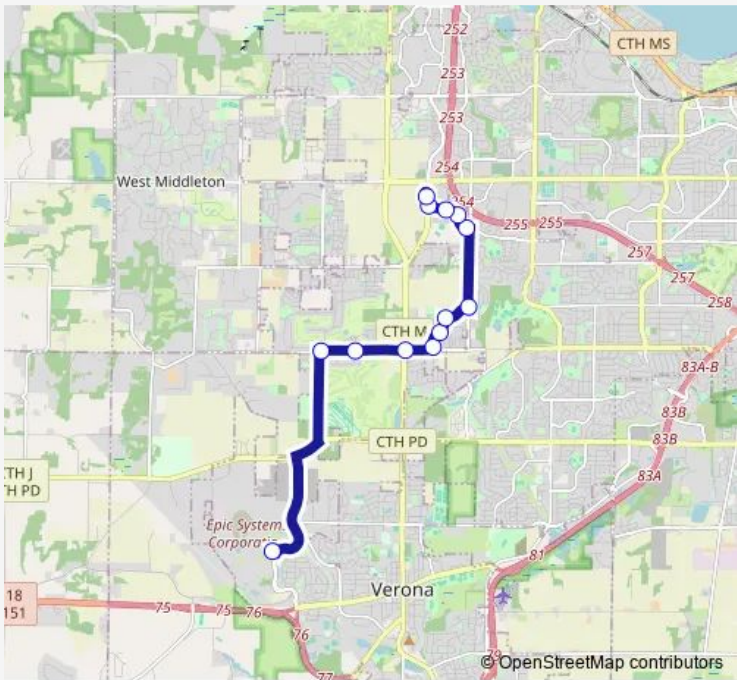

## Bus 55 Route 55

[Go to website](#)

**Direction**  
 Northern Lights at Epic Staff C — Junction at Park And Ride

13 stops

[Open route schedule](#)

- Northern Lights at Epic Staff C
- Mid Town at Woods
- Mid Town at Hawks Landing
- Mid Town at S Pleasant View
- Waldorf at Mid Town
- Waldorf at Mansion Hill
- Starr Grass at Waldorf
- S High Point at Starr Grass
- Watts at S High Point
- Watts at Princeton Club
- Watts at Commerce
- S Junction at Watts
- Junction at Park And Ride

Route schedule

Northern Lights at Epic Staff C — Junction at Park And Ride

Monday	06:55-18:25
Tuesday	06:55-18:25
Wednesday	06:55-18:25
Thursday	06:55-18:25
Friday	06:55-18:25
Saturday	—
Sunday	—

Route info

Direction: Northern Lights at Epic Staff C

Stops: 13

Trip Duration: 0 hour 18 min

## Direction

Junction at Park And Ride — Northern Lights at Epic Staff C

13 stops

[Open route schedule](#)

Junction at Park And Ride

Watts at S Junction

Watts at Commerce

Watts at Princeton Club