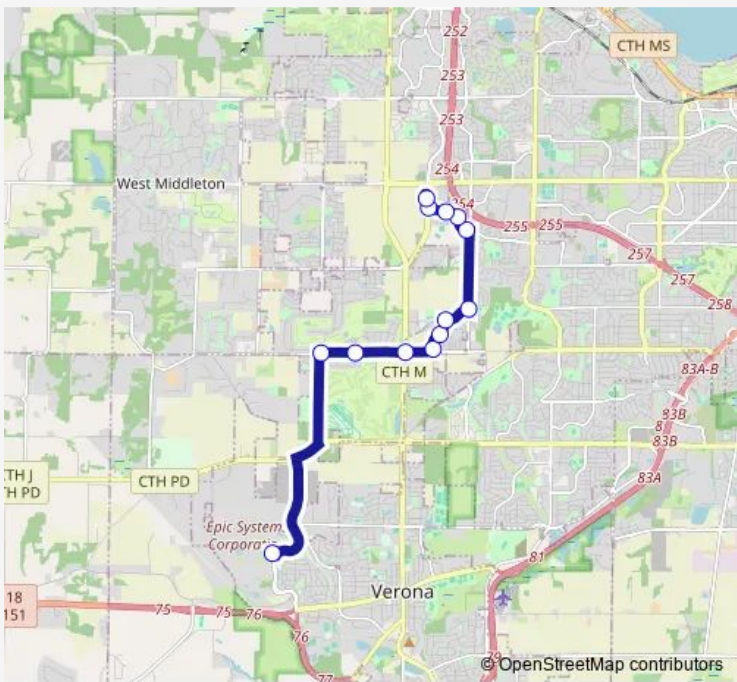

Bus 55 Route 55

[Go to website](#)

Direction
 Northern Lights at Epic Staff C — Junction at Park And Ride

13 stops

[Open route schedule](#)

- Northern Lights at Epic Staff C
- Mid Town at Woods
- Mid Town at Hawks Landing
- Mid Town at S Pleasant View
- Waldorf at Mid Town
- Waldorf at Mansion Hill
- Starr Grass at Waldorf
- S High Point at Starr Grass
- Watts at S High Point
- Watts at Princeton Club
- Watts at Commerce
- S Junction at Watts
- Junction at Park And Ride

Route schedule

Northern Lights at Epic Staff C — Junction at Park And Ride

Monday	06:55-18:25
Tuesday	06:55-18:25
Wednesday	06:55-18:25
Thursday	06:55-18:25
Friday	06:55-18:25
Saturday	—
Sunday	—

Route info

Direction: Northern Lights at Epic Staff C

Stops: 13

Trip Duration: 0 hour 18 min

Direction

Junction at Park And Ride — Northern Lights at Epic Staff C

13 stops

[Open route schedule](#)

Junction at Park And Ride

Wednesday 06:27-18:12

Thursday 06:27-18:12

Friday 06:27-18:12

Saturday —

Sunday —

Route info

Direction: Junction at Park And Ride

Stops: 13