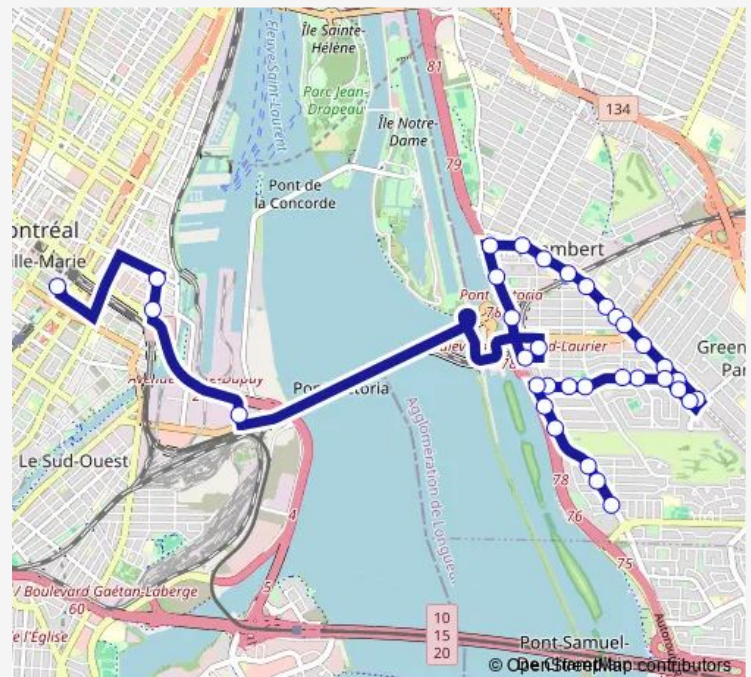

Thursday 06:20-08:30

Friday 06:20-08:30

Saturday —

Sunday —

Route info

Direction: Riverside / de Bolton

Stops: 34

Trip Duration: 0 hour 46 min

Mill / Bridge

Mill / Riverside

de la Commune O. / Queen

Wellington / des Soeurs-Grises

Wellington / Robert-Bourassa

Terminus Centre-Ville

Direction

Terminus Centre-Ville — Riverside / de Bolton

Tuesday 07:00-07:58

Wednesday 07:00-07:58

Thursday 07:00-07:58

Friday 07:00-07:58

Saturday —

Sunday —

Route info

Direction: Terminus Centre-Ville

Route info

Direction: Terminus Centre-Ville

Stops: 34

Trip Duration: 0 hour 40 min

Alexandra / Casgrain

230 Alexandra

Alexandra / Osborne

Alexandra / Riverside