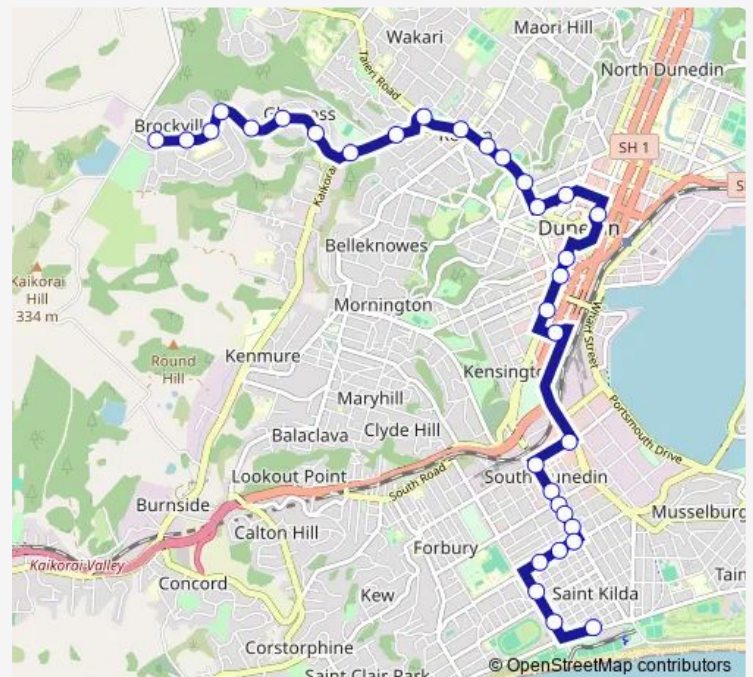

Stuart St, cnr Tyne Street

Stuart St, opposite Strathmore Cres

Stuart St, cnr Littlebourne Rd

Stuart St, 330

York Place, 125

York Place, 31

Bus Hub Stop I

Princes St, 151

Princes St, 265

Princes St, 449

Jervois St, cnr Crawford St

Route schedule

Brockville Terminus — St Kilda Terminus (102 Victoria Rd)

Monday 06:33-21:48

Tuesday 06:33-21:48

Wednesday 06:33-21:48

Thursday 06:33-21:48

Friday 06:33-22:48

Saturday 07:48-22:48

Sunday 08:48-19:48

Route info

Direction: Brockville Terminus

Stops: 33

Trip Duration: 0 hour 37 min

55 — Brockville - City - St Kilda

Hillside Rd, 17

King Edward St, 134

King Edward St, 250

King Edward St, 300

King Edward St, 340

King Edward St, 386

Bay View Rd, 71