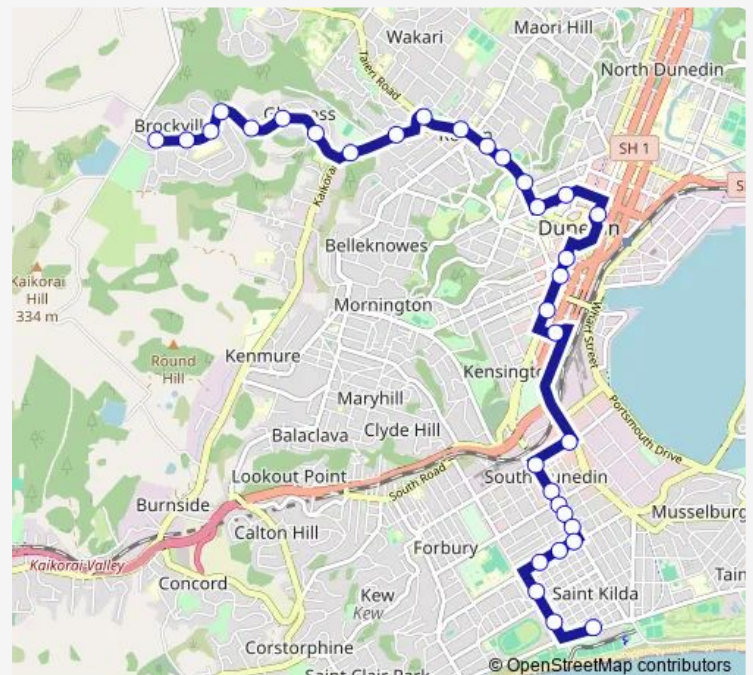

Stuart St, cnr Littlebourne Rd

Stuart St, 330

York Place, 125

York Place, 31

Bus Hub Stop I

Princes St, 151

Princes St, 265

Princes St, 449

### Route schedule

Brockville Terminus — St Kilda Terminus (102 Victoria Rd)

Monday 06:33-21:48

Tuesday 06:33-21:48

Wednesday 06:33-21:48

Thursday 06:33-21:48

Friday 06:33-22:48

Saturday 07:48-22:48

Sunday 08:48-19:48

### Route info

Direction: Brockville Terminus

Stops: 33

Trip Duration: 0 hour 37 min

55 — Brockville - City - St Kilda

Hillside Rd, 17

King Edward St, 134

King Edward St, 250