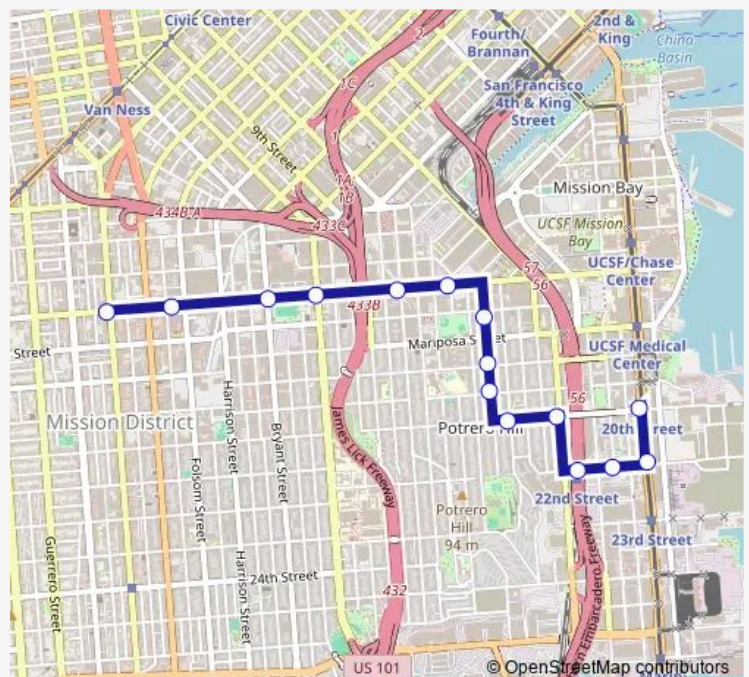

22nd St & Iowa St

Pennsylvania Ave & 20th St

20th St & Missouri St

Connecticut St & 19th St

Connecticut St & 18th St

Connecticut St & 17th St

16th Street & Wisconsin St

16th Street & Rhode Island St

16th St & Potrero Ave

16th St & Bryant St

16th St & Folsom St

16th St & Mission St

16th St & Mission St

Route schedule

20th St & 3rd St — 16th St & Mission St

Monday 05:00-22:00

Tuesday 05:00-22:00

Wednesday 05:00-22:00

Thursday 05:00-22:00

Friday 05:00-22:00

Saturday 05:00-22:00

Sunday 05:00-22:00

Route info

Direction: 20th St & 3rd St

Stops: 15

Trip Duration: 0 hour 17 min

55 — Dogpatch

Direction

16th St & Mission St — 20th St & 3rd St

15 stops

[Open route schedule](#)

16th St & Mission St