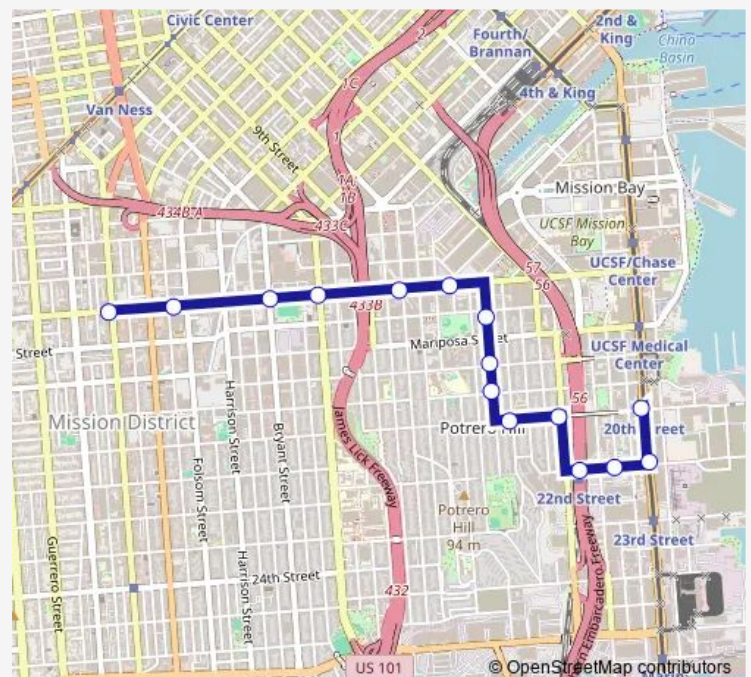

22nd St & Iowa St

Pennsylvania Ave & 20th St

20th St & Missouri St

Connecticut St & 19th St

Connecticut St & 18th St

Connecticut St & 17th St

16th Street & Wisconsin St

16th Street & Rhode Island St

16th St & Potrero Ave

16th St & Bryant St

16th St & Folsom St

16th St & Mission St

16th St & Mission St

Route schedule

20th St & 3rd St — 16th St & Mission St

Monday 05:00-22:00

Tuesday 05:00-22:00

Wednesday 05:00-22:00

Thursday 05:00-22:00

Friday 05:00-22:00

Saturday 05:00-22:00

Sunday 05:00-22:00

Route info

Direction: 20th St & 3rd St

Stops: 15

Trip Duration: 0 hour 17 min

55 — Dogpatch

Direction

16th St & Mission St — 20th St & 3rd St

15 stops

[Open route schedule](#)

16th St & Mission St